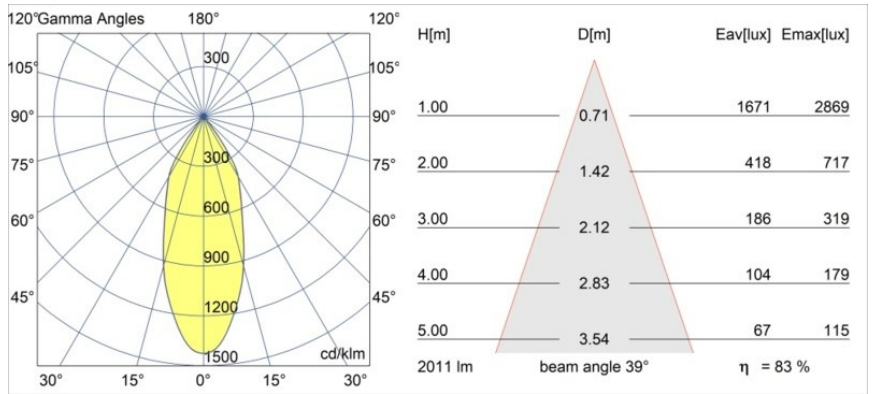

Light distribution & beam diagram