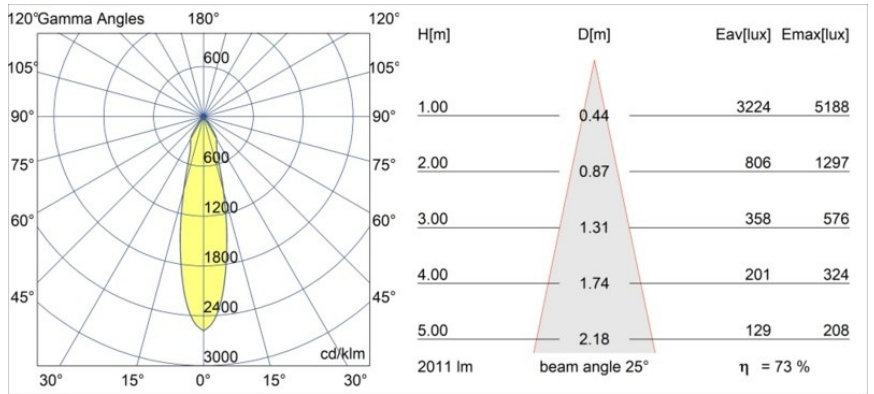

Light distribution & beam diagram