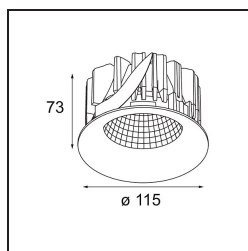

Specifications

Material	12741446
Light Source Type	LED
LED Type	BRIDGELUX VERO13 G8
LED technology	LED COB
CRI	Min. 90
Colour Temperature	3000K
Lifetime	L80B10 @50,000 Hours
Lamp Included	Yes
Number of Light Sources	1
CIE flux code	98 99 100 100 80
Binning (SDCM)	2
Light Direction	Down
Optic	Reflector
Measured beam angle (°)	15.0
Input Voltage	Constant Current Driver Required
Electrical Class	III
IP Rating	20
Glow wire rating (°C)	960
Indoor/Outdoor	Indoor
Application	Ceiling, Wall
Mounting	Recessed
Cut-out size (mm)	ø108
Mounting depth (mm)	100.0
Adjustability	Not Applicable
Distance to Lighted Object (m)	0,1
Primary Colour & Primary Finish	Gold, Matt
Gross weight (g)	522.0
Drive current (mA)	350 500 700
Min. forward voltage (Vf)	28,3 29,0 29,7
Max. forward voltage (Vf)	32,9 33,6 34,5
Connected load (W)	10,7 15,7 22,5
Luminous flux per lamp (lm)	1179 1608 2104
Efficacy (lm/W)	110 102 94
Glare rating	16 18 18