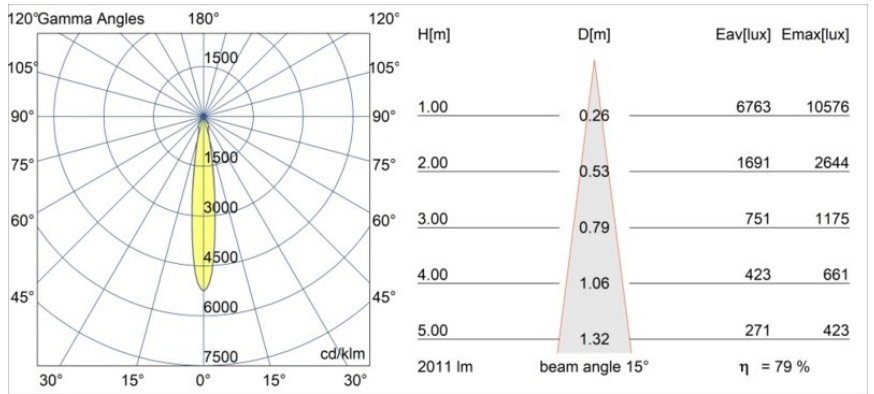

Light distribution & beam diagram