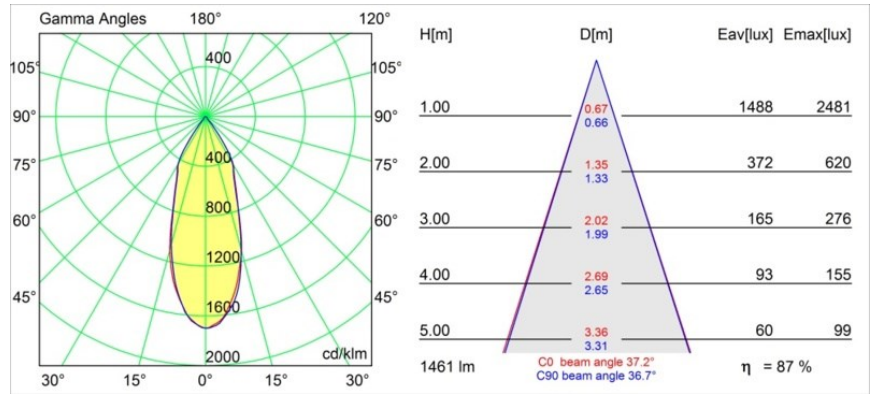

Light distribution & beam diagram