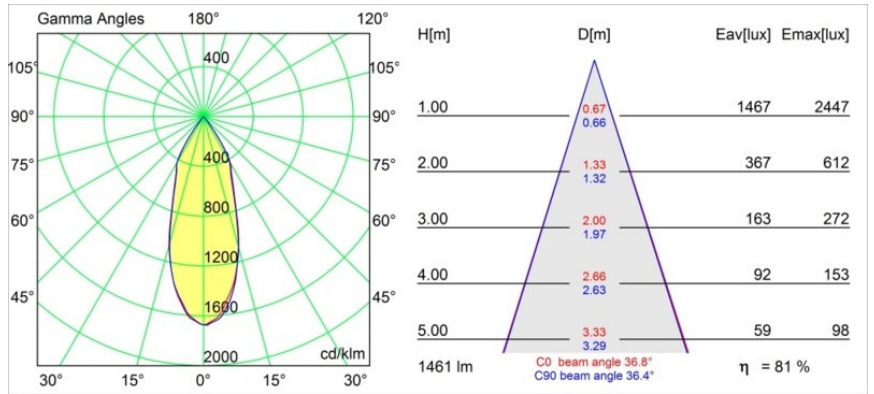

Light distribution & beam diagram