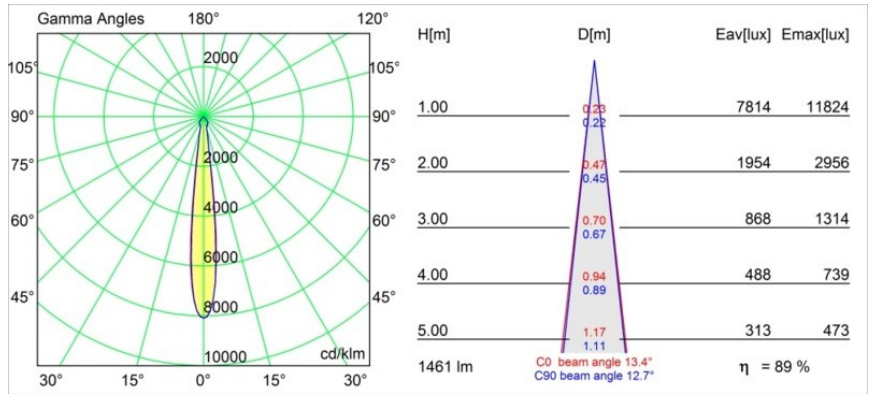

Light distribution & beam diagram