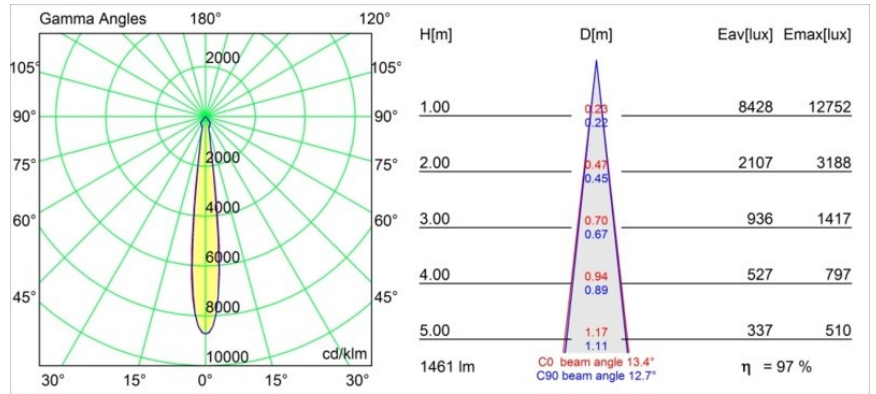

Light distribution & beam diagram