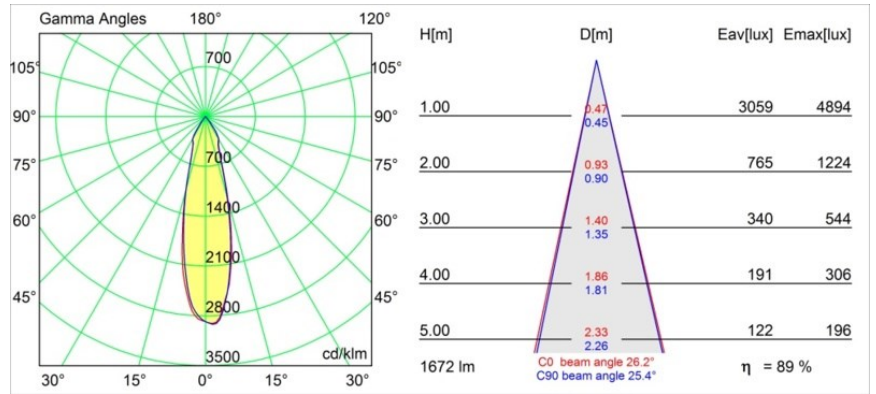

Light distribution & beam diagram