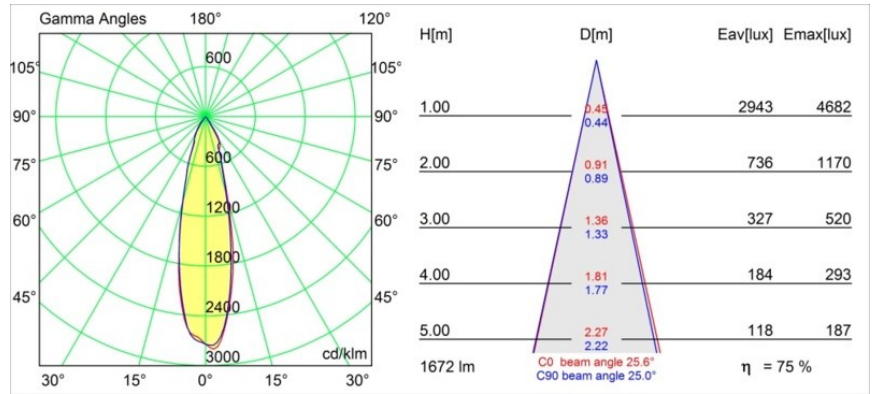

Light distribution & beam diagram