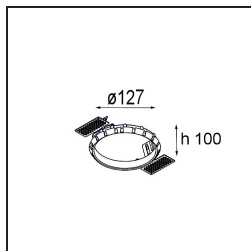

- **12810230** Ring Recessed 115 1x

■ Kies een vereist accessoire