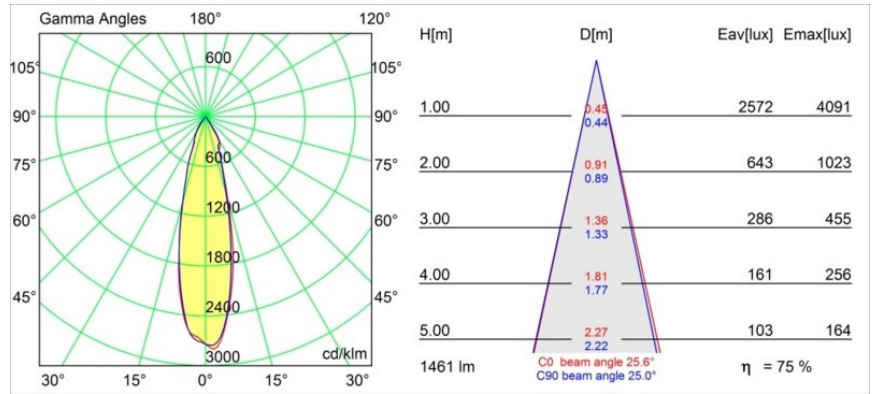

Light distribution & beam diagram