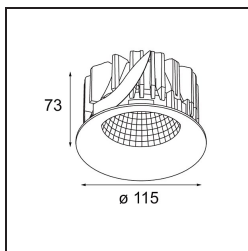

### Smart Cake Recessed 115 1x LED 2700K Medium DE White Structure