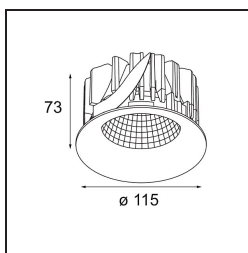

Date
Customer
Project
Type

Smart Cake Recessed 115 1x LED 2700K Medium DE White Structure

The 3 original designs, Smart Kup, Lotis and Cake still manage to steal the hearts of interior designers. And this goes for the entire Smart family. Smart's accessibility and extreme versatility are arguably fit for any expression. Mix and match accent lighting, up and downlight, fixed or adjustable, a mosaic of shapes, sizes, colours and mounting options, and create a playful installation.

Specifications

Material	12741009
Light Source Type	LED
LED Type	BRIDGELUX VERO13
LED technology	LED COB
CRI	Min. 90
Colour Temperature	2700K
Lifetime	L80B20 @50,000 Hours
Lamp Included	Yes
Number of Light Sources	1
CIE flux code	93 96 99 100 83
Binning (SDCM)	3
Light Direction	Down
Optic	Reflector
Measured beam angle (°)	26.4
Input Voltage	Constant Current Driver Required
Electrical Class	III
IP Rating	20
Glow wire rating (°C)	960
Indoor/Outdoor	Indoor
Application	Ceiling, Wall
Mounting	Recessed
Cut-out size (mm)	ø108
Mounting depth (mm)	100.0
Adjustability	Not Applicable
Distance to Lighted Object (m)	0,1
Primary Colour & Primary Finish	White, Structure
Gross weight (g)	522.0
Drive current (mA)	350 500 700
Min. forward voltage (Vf)	29,1 29,9 31,0
Max. forward voltage (Vf)	33,7 34,7 35,8
Connected load (W)	11,0 16,2 23,4
Luminous flux per lamp (lm)	1019 1397 1858
Efficacy (lm/W)	93 86 79
Glare rating	19 20 21