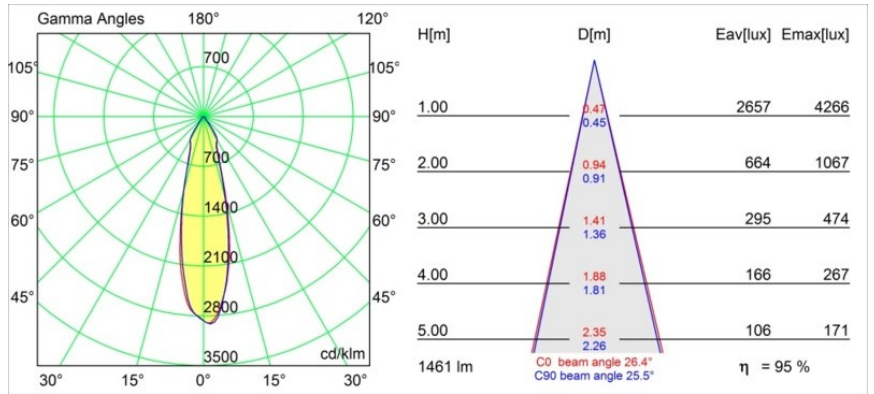

Light distribution & beam diagram