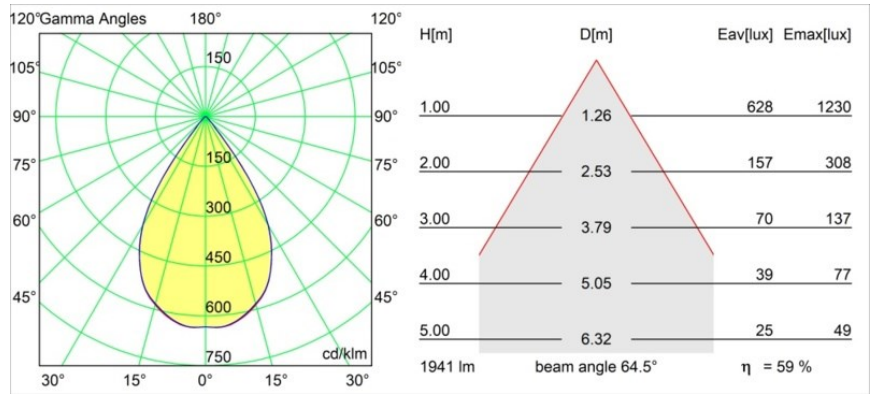

---

Remark

- 3500K on request
-

**TM30 & CRI diagram**

**Light distribution & beam diagram**

Diagrams

**Decorative Accessories**

- 12810009** Mask Smart 115 1x White Structure
- 12810032** Mask Smart 115 1x Black Structure
- 12810046** Mask Smart 115 1x Gold Matt