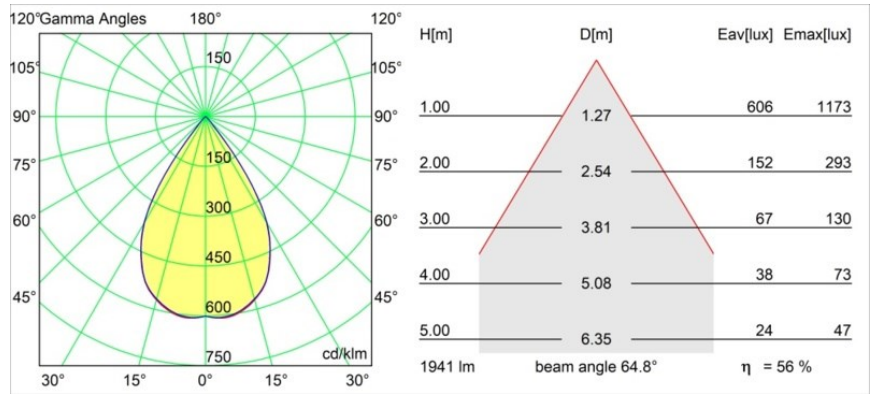

Light distribution & beam diagram