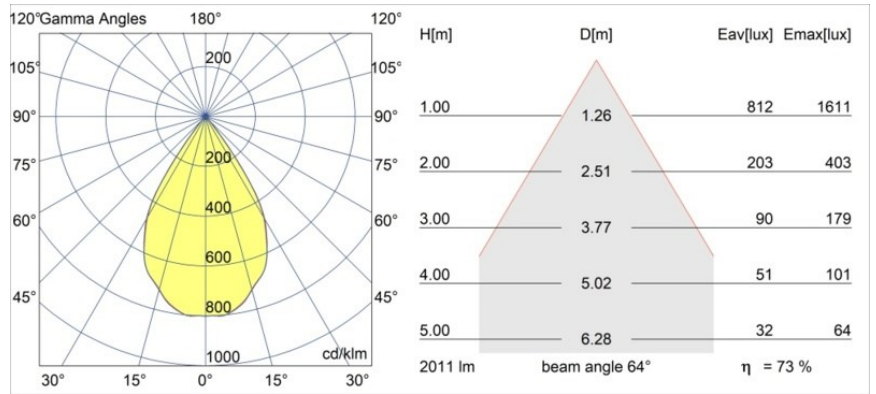

---

Remark

- 3500K on request
-

**TM30 & CRI diagram**

**Light distribution & beam diagram**

Diagrams

**Decorative Accessories**

- 12810009** Mask Smart 115 1x White Structure
- 12810032** Mask Smart 115 1x Black Structure
- 12810046** Mask Smart 115 1x Gold Matt