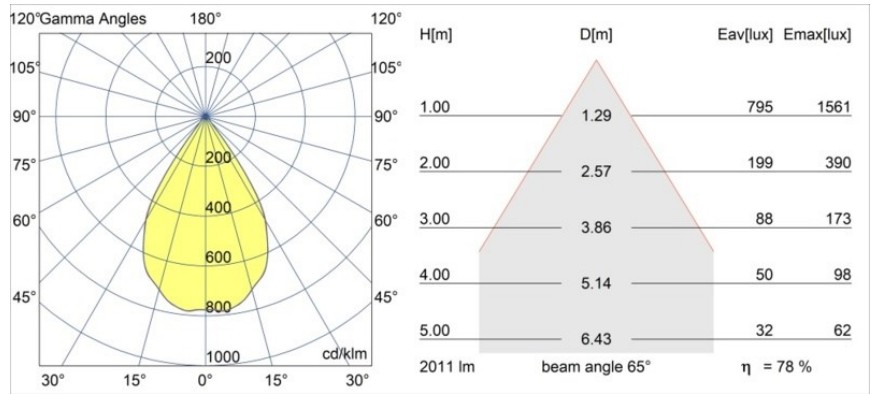

Light distribution & beam diagram