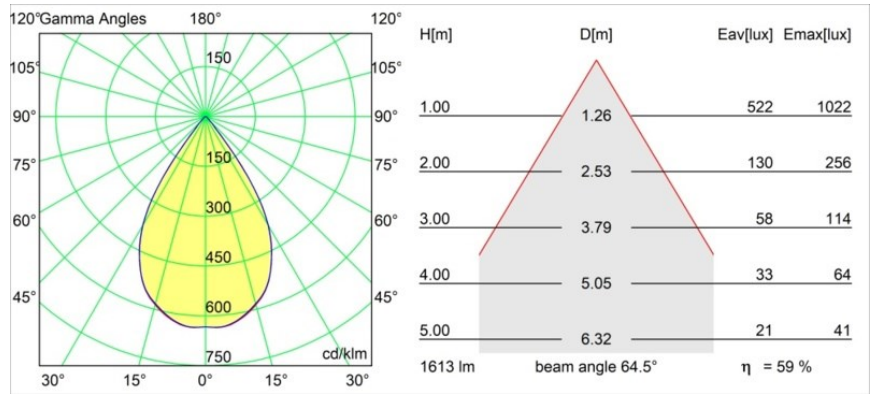

Light distribution & beam diagram