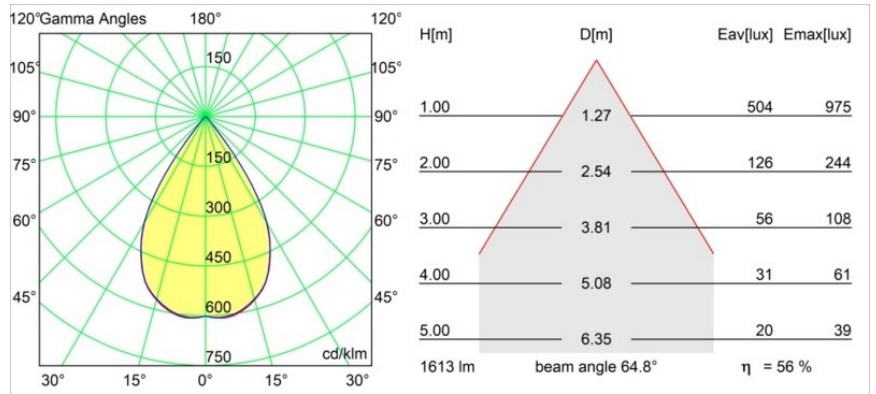

### Specifications

Material	12740332
Light Source Type	LED
LED Type	BRIDGELUX VERO13
LED technology	LED COB
CRI	Min. 90
Colour Temperature	2700K
Lifetime	L80B20 @50,000 Hours
Lamp Included	Yes
Number of Light Sources	1
CIE flux code	100 100 100 100 69
Binning (SDCM)	3
Light Direction	Down
Optic	Reflector
Measured beam angle (°)	64.8
Input Voltage	Constant Current Driver Required
Electrical Class	III
IP Rating	54
Glow wire rating (°C)	960
Indoor/Outdoor	Indoor
Application	Ceiling, Wall
Mounting	Recessed
Cut-out size (mm)	ø108
Mounting depth (mm)	100.0
Adjustability	Not Applicable
Distance to Lighted Object (m)	0,1
Primary Colour & Primary Finish	Black, Structure
Gross weight (g)	307.0
Drive current (mA)	350      500      700
Min. forward voltage (Vf)	29,1      29,9      31,0
Max. forward voltage (Vf)	33,7      34,7      35,8
Connected load (W)	11,0      16,2      23,4
Luminous flux per lamp (lm)	690      912      1185
Efficacy (lm/W)	63      56      51
Glare rating	17      18      19

---

Remark

- 3500K on request
-

**TM30 & CRI diagram**

**Light distribution & beam diagram**

Diagrams

**Decorative Accessories**

- 12810009** Mask Smart 115 1x White Structure
- 12810032** Mask Smart 115 1x Black Structure
- 12810046** Mask Smart 115 1x Gold Matt