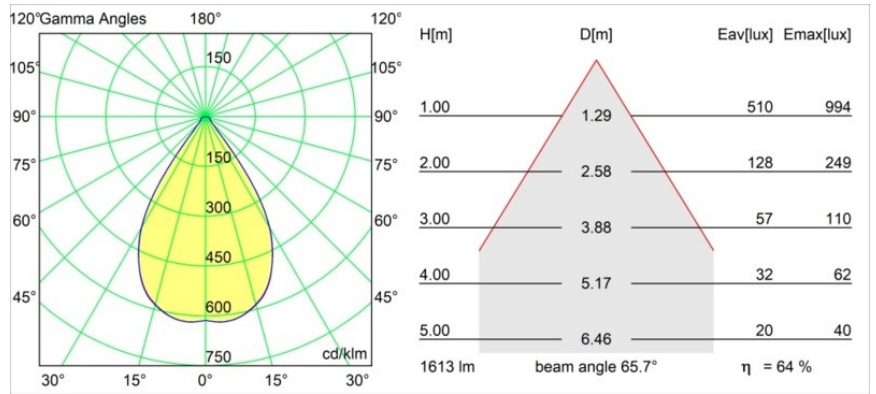

Light distribution & beam diagram