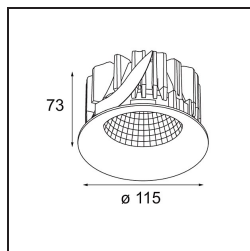

| |
|----------|
| Date |
| Customer |
| Project |
| Type |

Smart Cake Recessed 115 1x LED 4000K Wide Flood DE Black Structure

Specifications

| | |
|---------------------------------|----------------------------------|
| Material | 12740232 |
| Light Source Type | LED |
| LED Type | BRIDGELUX VERO13 |
| LED technology | LED COB |
| CRI | Min. 90 |
| Colour Temperature | 4000K |
| Lifetime | L80B20 @50,000 Hours |
| Lamp Included | Yes |
| Number of Light Sources | 1 |
| CIE flux code | 100 100 100 100 73 |
| Binning (SDCM) | 3 |
| Light Direction | Down |
| Optic | Reflector |
| Measured beam angle (°) | 64.9 |
| Input Voltage | Constant Current Driver Required |
| Electrical Class | III |
| IP Rating | 20 |
| Glow wire rating (°C) | 960 |
| Indoor/Outdoor | Indoor |
| Application | Ceiling, Wall |
| Mounting | Recessed |
| Cut-out size (mm) | ø108 |
| Mounting depth (mm) | 100.0 |
| Adjustability | Not Applicable |
| Distance to Lighted Object (m) | 0,1 |
| Primary Colour & Primary Finish | Black, Structure |
| Gross weight (g) | 290.0 |
| Drive current (mA) | 350 500 700 |
| Min. forward voltage (Vf) | 29,1 29,9 31,0 |
| Max. forward voltage (Vf) | 33,7 34,7 35,8 |
| Connected load (W) | 11,0 16,2 23,4 |
| Luminous flux per lamp (lm) | 879 1161 1509 |
| Efficacy (lm/W) | 80 72 64 |
| Glare rating | 18 19 20 |