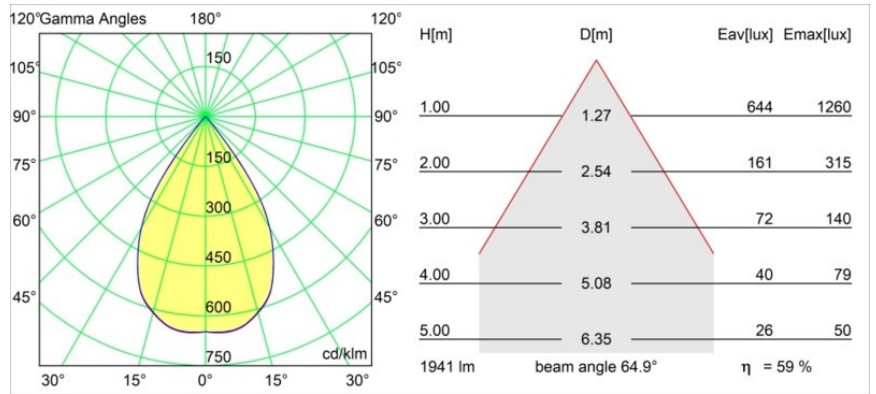

Light distribution & beam diagram