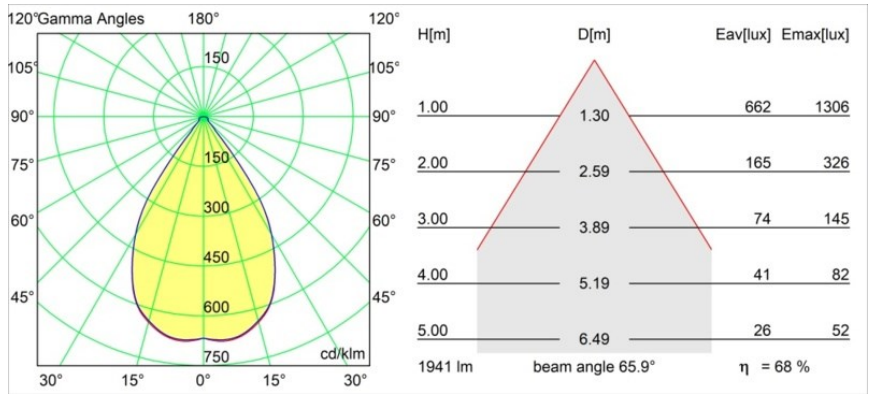

Light distribution & beam diagram