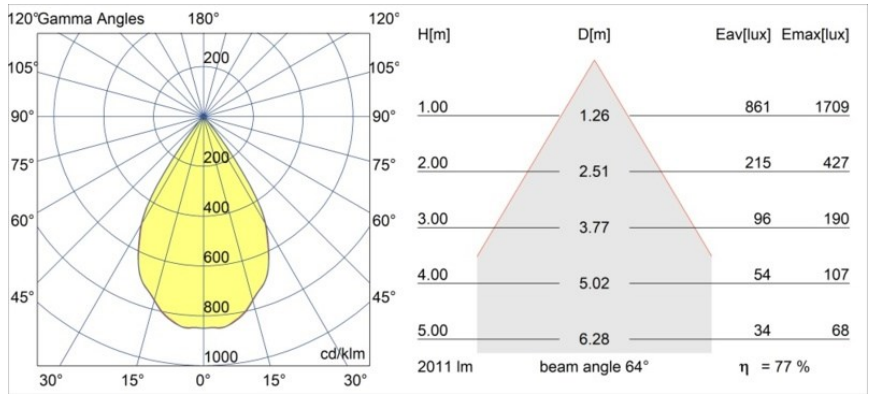

---

Remark

- 3500K on request
-

**TM30 & CRI diagram**

**Light distribution & beam diagram**

Diagrams

**Decorative Accessories**

- 12810009** Mask Smart 115 1x White Structure
- 12810032** Mask Smart 115 1x Black Structure
- 12810046** Mask Smart 115 1x Gold Matt