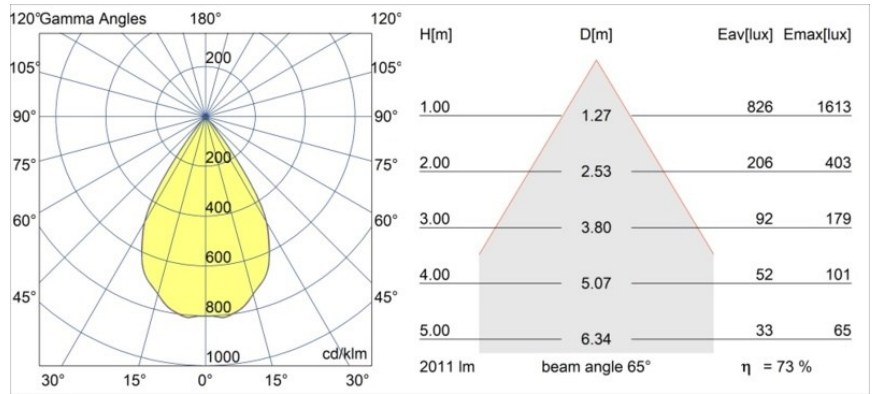

Light distribution & beam diagram