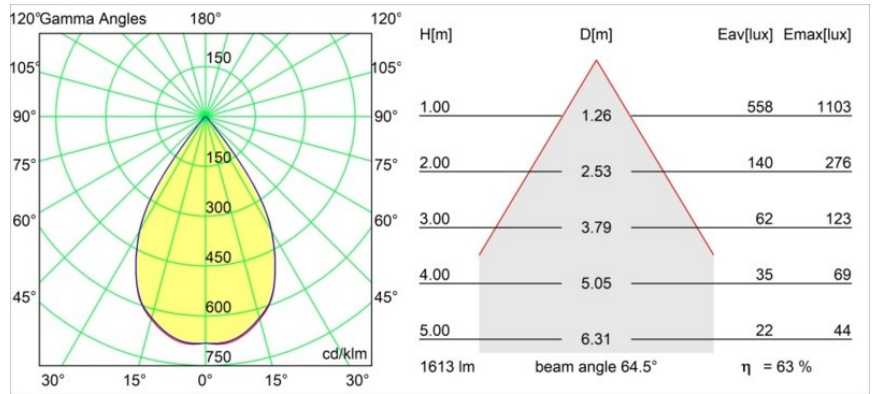

Light distribution & beam diagram