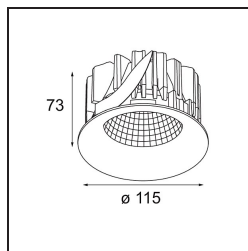

**Specifications**

Material	12740046
Light Source Type	LED
LED Type	BRIDGELUX VERO13
LED technology	LED COB
CRI	Min. 90
Colour Temperature	2700K
Lifetime	L80B20 @50,000 Hours
Lamp Included	Yes
Number of Light Sources	1
CIE flux code	97 99 100 100 77
Binning (SDCM)	3
Light Direction	Down
Optic	Reflector
Measured beam angle (°)	64.5
Input Voltage	Constant Current Driver Required
Electrical Class	III
IP Rating	20
Glow wire rating (°C)	960
Indoor/Outdoor	Indoor
Application	Ceiling, Wall
Mounting	Recessed
Cut-out size (mm)	ø108
Mounting depth (mm)	100.0
Adjustability	Not Applicable
Distance to Lighted Object (m)	0,1
Primary Colour & Primary Finish	Gold, Matt
Gross weight (g)	290.0
Drive current (mA)	350      500      700
Min. forward voltage (Vf)	29,1      29,9      31,0
Max. forward voltage (Vf)	33,7      34,7      35,8
Connected load (W)	11,0      16,2      23,4
Luminous flux per lamp (lm)	775      1024      1330
Efficacy (lm/W)	70      63      57
Glare rating	18      19      20