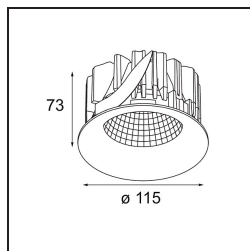

Specifications

Material	12740046
Light Source Type	LED
LED Type	BRIDGELUX VERO13
LED technology	LED COB
CRI	Min. 90
Colour Temperature	2700K
Lifetime	L80B20 @50,000 Hours
Lamp Included	Yes
Number of Light Sources	1
CIE flux code	97 99 100 100 77
Binning (SDCM)	3
Light Direction	Down
Optic	Reflector
Measured beam angle (°)	64.5
Input Voltage	Constant Current Driver Required
Electrical Class	III
IP Rating	20
Glow wire rating (°C)	960
Indoor/Outdoor	Indoor
Application	Ceiling, Wall
Mounting	Recessed
Cut-out size (mm)	ø108
Mounting depth (mm)	100.0
Adjustability	Not Applicable
Distance to Lighted Object (m)	0,1
Primary Colour & Primary Finish	Gold, Matt
Gross weight (g)	290.0
Drive current (mA)	350 500 700
Min. forward voltage (Vf)	29,1 29,9 31,0
Max. forward voltage (Vf)	33,7 34,7 35,8
Connected load (W)	11,0 16,2 23,4
Luminous flux per lamp (lm)	775 1024 1330
Efficacy (lm/W)	70 63 57
Glare rating	18 19 20