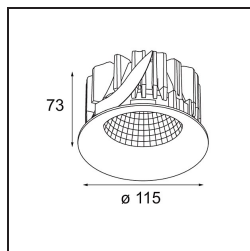

| |
|----------|
| Date |
| Customer |
| Project |
| Type |

Smart Cake Recessed 115 1x LED 2700K Wide Flood DE Black Structure

Specifications

| | |
|---------------------------------|----------------------------------|
| Material | 12740032 |
| Light Source Type | LED |
| LED Type | BRIDGELUX VERO13 |
| LED technology | LED COB |
| CRI | Min. 90 |
| Colour Temperature | 2700K |
| Lifetime | L80B20 @50,000 Hours |
| Lamp Included | Yes |
| Number of Light Sources | 1 |
| CIE flux code | 100 100 100 100 73 |
| Binning (SDCM) | 3 |
| Light Direction | Down |
| Optic | Reflector |
| Measured beam angle (°) | 64.9 |
| Input Voltage | Constant Current Driver Required |
| Electrical Class | III |
| IP Rating | 20 |
| Glow wire rating (°C) | 960 |
| Indoor/Outdoor | Indoor |
| Application | Ceiling, Wall |
| Mounting | Recessed |
| Cut-out size (mm) | ø108 |
| Mounting depth (mm) | 100.0 |
| Adjustability | Not Applicable |
| Distance to Lighted Object (m) | 0,1 |
| Primary Colour & Primary Finish | Black, Structure |
| Gross weight (g) | 290.0 |
| Drive current (mA) | 350 500 700 |
| Min. forward voltage (Vf) | 29,1 29,9 31,0 |
| Max. forward voltage (Vf) | 33,7 34,7 35,8 |
| Connected load (W) | 11,0 16,2 23,4 |
| Luminous flux per lamp (lm) | 730 965 1254 |
| Efficacy (lm/W) | 66 60 54 |
| Glare rating | 17 18 19 |