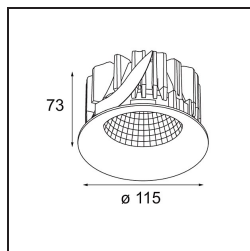

Date
Customer
Project
Type

*Smart Cake Recessed 115 1x LED 2700K Wide Flood DE Black Structure*

**Specifications**

Material	12740032
Light Source Type	LED
LED Type	BRIDGELUX VERO13
LED technology	LED COB
CRI	Min. 90
Colour Temperature	2700K
Lifetime	L80B20 @50,000 Hours
Lamp Included	Yes
Number of Light Sources	1
CIE flux code	100 100 100 100 73
Binning (SDCM)	3
Light Direction	Down
Optic	Reflector
Measured beam angle (°)	64.9
Input Voltage	Constant Current Driver Required
Electrical Class	III
IP Rating	20
Glow wire rating (°C)	960
Indoor/Outdoor	Indoor
Application	Ceiling, Wall
Mounting	Recessed
Cut-out size (mm)	ø108
Mounting depth (mm)	100.0
Adjustability	Not Applicable
Distance to Lighted Object (m)	0,1
Primary Colour & Primary Finish	Black, Structure
Gross weight (g)	290.0
Drive current (mA)	350      500      700
Min. forward voltage (Vf)	29,1      29,9      31,0
Max. forward voltage (Vf)	33,7      34,7      35,8
Connected load (W)	11,0      16,2      23,4
Luminous flux per lamp (lm)	730      965      1254
Efficacy (lm/W)	66      60      54
Glare rating	17      18      19