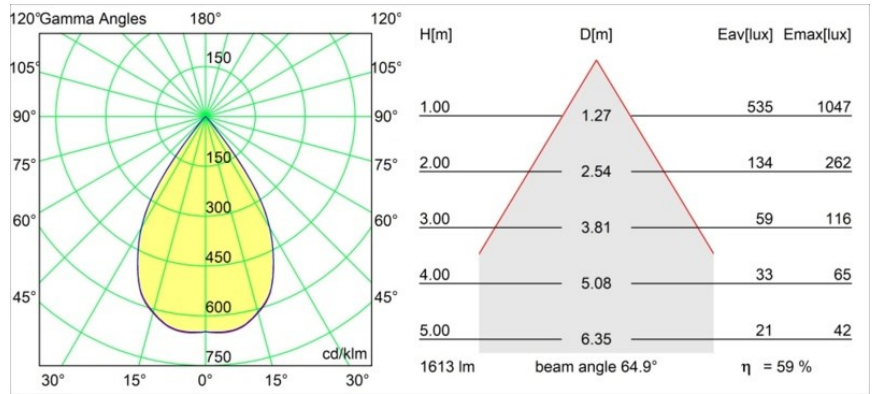

Light distribution & beam diagram