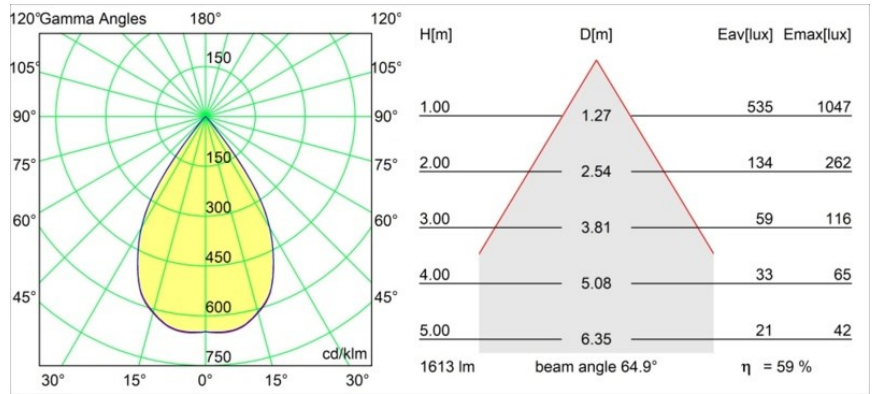

---

Remark

- 3500K on request
-

**TM30 & CRI diagram**

**Light distribution & beam diagram**

**Decorative Accessories**

- 12810009** Mask Smart 115 1x White Structure
- 12810032** Mask Smart 115 1x Black Structure
- 12810046** Mask Smart 115 1x Gold Matt