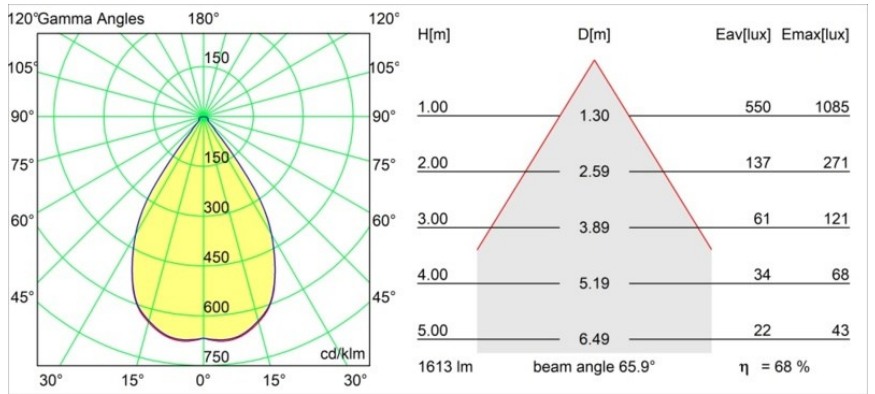

**Specifications**

Material	12740009
Light Source Type	LED
LED Type	BRIDGELUX VERO13
LED technology	LED COB
CRI	Min. 90
Colour Temperature	2700K
Lifetime	L80B20 @50,000 Hours
Lamp Included	Yes
Number of Light Sources	1
CIE flux code	93 96 99 100 83
Binning (SDCM)	3
Light Direction	Down
Optic	Reflector
Measured beam angle (°)	65.9
Input Voltage	Constant Current Driver Required
Electrical Class	III
IP Rating	20
Glow wire rating (°C)	960
Indoor/Outdoor	Indoor
Application	Ceiling, Wall
Mounting	Recessed
Cut-out size (mm)	ø108
Mounting depth (mm)	100.0
Adjustability	Not Applicable
Distance to Lighted Object (m)	0,1
Primary Colour & Primary Finish	White, Structure
Gross weight (g)	290.0
Drive current (mA)	350      500      700
Min. forward voltage (Vf)	29,1      29,9      31,0
Max. forward voltage (Vf)	33,7      34,7      35,8
Connected load (W)	11,0      16,2      23,4
Luminous flux per lamp (lm)	838      1107      1439
Efficacy (lm/W)	76      68      61
Glare rating	20      21      22

---

Remark

- 3500K on request
-

**TM30 & CRI diagram**

**Light distribution & beam diagram**

**Decorative Accessories**

- 12810009** Mask Smart 115 1x White Structure
- 12810032** Mask Smart 115 1x Black Structure
- 12810046** Mask Smart 115 1x Gold Matt