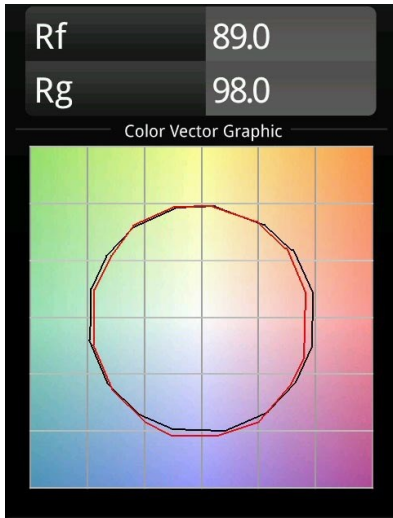

**Specifications**

Material	12740009
Light Source Type	LED
LED Type	BRIDGELUX VERO13
LED technology	LED COB
CRI	Min. 90
Colour Temperature	2700K
Lifetime	L80B20 @50,000 Hours
Lamp Included	Yes
Number of Light Sources	1
CIE flux code	93 96 99 100 83
Binning (SDCM)	3
Light Direction	Down
Optic	Reflector
Measured beam angle (°)	65.9
Input Voltage	Constant Current Driver Required
Electrical Class	III
IP Rating	20
Glow wire rating (°C)	960
Indoor/Outdoor	Indoor
Application	Ceiling, Wall
Mounting	Recessed
Cut-out size (mm)	ø108
Mounting depth (mm)	100.0
Adjustability	Not Applicable
Distance to Lighted Object (m)	0,1
Primary Colour & Primary Finish	White, Structure
Gross weight (g)	290.0
Drive current (mA)	350      500      700
Min. forward voltage (Vf)	29,1      29,9      31,0
Max. forward voltage (Vf)	33,7      34,7      35,8
Connected load (W)	11,0      16,2      23,4
Luminous flux per lamp (lm)	838      1107      1439
Efficacy (lm/W)	76      68      61
Glare rating	20      21      22

---

Remark

- 3500K on request
-

**TM30 & CRI diagram**

**Light distribution & beam diagram**

**Decorative Accessories**

- 12810009** Mask Smart 115 1x White Structure
- 12810032** Mask Smart 115 1x Black Structure
- 12810046** Mask Smart 115 1x Gold Matt