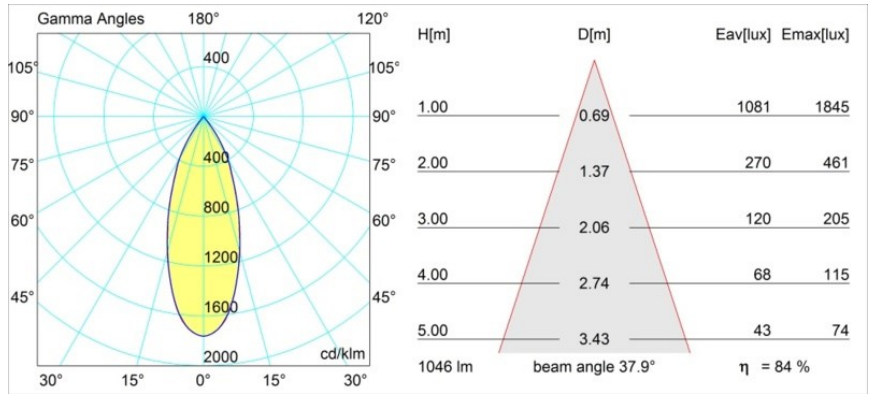

### Specifications

Material	12737432
Light Source Type	LED
LED Type	BRIDGELUX VERO13
LED technology	LED COB
CRI	Min. 90
Colour Temperature	3000K
Lifetime	L80B20 @50,000 Hours
Lamp Included	Yes
Number of Light Sources	1
CIE flux code	100 100 100 100 84
Binning (SDCM)	3
Light Direction	Down
Optic	Reflector
Measured beam angle (°)	38.0
Input Voltage	230V
Luminaire power (W)	13.0
Electrical Class	I
IP Rating	20
Glow wire rating (°C)	960
Dimming Protocol	DALI
DALI Standard	DALI-2
Indoor/Outdoor	Indoor
Application	Ceiling
Adjustability	H 355° V 360°
Distance to Lighted Object (m)	0,1
Primary Colour & Primary Finish	Black, Structure
Gross weight (g)	1152.0
Luminous flux per lamp (lm)	879
Efficacy (lm/W)	67
Glare rating	16
Remark	<ul style="list-style-type: none"> <li>• 4000K on request</li> <li>• This is not a complete product. Track 230V system required.</li> </ul>

**TM30 & CRI diagram**

**Light distribution & beam diagram**

Diagrams