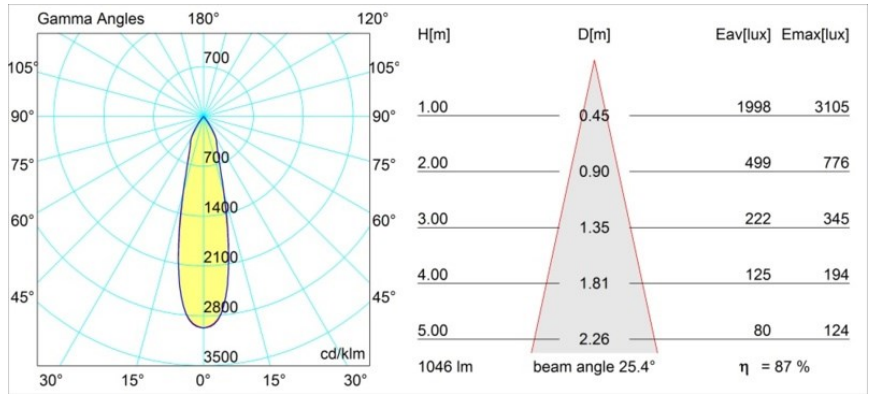

Light distribution & beam diagram