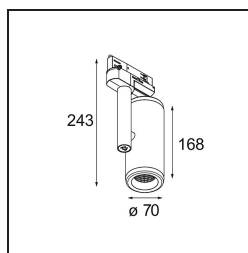

Specifications

Material	12737209
Light Source Type	LED
LED Type	BRIDGELUX VERO13 G8
LED technology	LED COB
CRI	Min. 90
Colour Temperature	3000K
Lifetime	L80B20 @50,000 Hours
Lamp Included	Yes
Number of Light Sources	1
CIE flux code	100 100 100 100 88
Binning (SDCM)	2
Light Direction	Down
Optic	Reflector
Measured beam angle (°)	25.0
Input Voltage	230V
Luminaire power (W)	13.0
Electrical Class	I
IP Rating	20
Glow wire rating (°C)	960
Dimming Protocol	DALI
DALI Standard	DALI-2
Indoor/Outdoor	Indoor
Application	Ceiling
Adjustability	H 355° V 360°
Distance to Lighted Object (m)	0,1
Primary Colour & Primary Finish	White, Structure
Gross weight (g)	1152.0
Luminous flux per lamp (lm)	920
Efficacy (lm/W)	70
Glare rating	16
Remark	<ul style="list-style-type: none"> • 4000K on request • This is not a complete product. Track 230V system required.