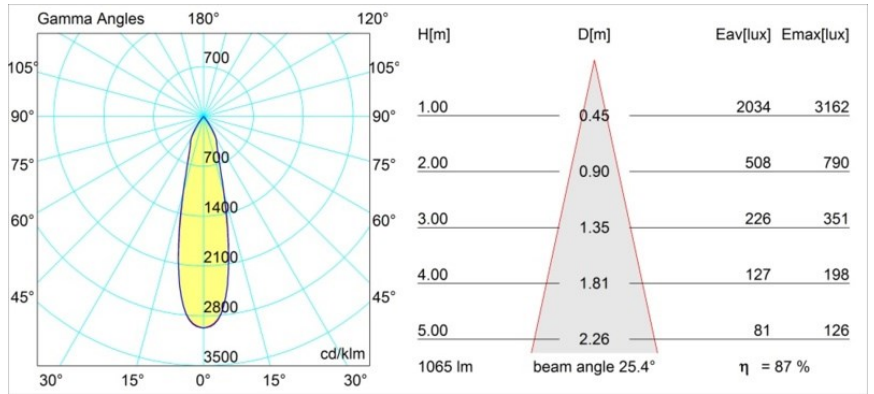

### Specifications

Material	12737032
Light Source Type	LED
LED Type	BRIDGELUX VERO13 G8
LED technology	LED COB
CRI	Min. 90
Colour Temperature	2700K
Lifetime	L80B20 @50,000 Hours
Lamp Included	Yes
Number of Light Sources	1
CIE flux code	100 100 100 100 88
Binning (SDCM)	2
Light Direction	Down
Optic	Reflector
Measured beam angle (°)	25.0
Input Voltage	230V
Luminaire power (W)	13.0
Electrical Class	I
IP Rating	20
Glow wire rating (°C)	960
Dimming Protocol	DALI
DALI Standard	DALI-2
Indoor/Outdoor	Indoor
Application	Ceiling
Adjustability	H 355° V 360°
Distance to Lighted Object (m)	0,1
Primary Colour & Primary Finish	Black, Structure
Gross weight (g)	1152.0
Luminous flux per lamp (lm)	936
Efficacy (lm/W)	72
Glare rating	16
Remark	<ul style="list-style-type: none"> <li>• 4000K on request</li> <li>• This is not a complete product. Track 230V system required.</li> </ul>

**TM30 & CRI diagram**

**Light distribution & beam diagram**

Diagrams