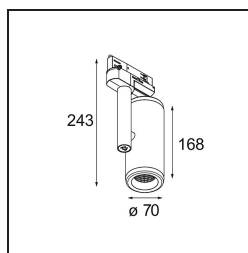

### Specifications

Material	12737009
Light Source Type	LED
LED Type	BRIDGELUX VERO13
LED technology	LED COB
CRI	Min. 90
Colour Temperature	2700K
Lifetime	L80B20 @50,000 Hours
Lamp Included	Yes
Number of Light Sources	1
CIE flux code	100 100 100 100 88
Binning (SDCM)	3
Light Direction	Down
Optic	Reflector
Measured beam angle (°)	25.0
Input Voltage	230V
Luminaire power (W)	13.0
Electrical Class	I
IP Rating	20
Glow wire rating (°C)	960
Dimming Protocol	DALI
DALI Standard	DALI-2
Indoor/Outdoor	Indoor
Application	Ceiling
Adjustability	H 355° V 360°
Distance to Lighted Object (m)	0,1
Primary Colour & Primary Finish	White, Structure
Gross weight (g)	986.0
Luminous flux per lamp (lm)	936
Efficacy (lm/W)	72
Glare rating	16
Remark	<ul style="list-style-type: none"> <li>• 4000K on request</li> <li>• This is not a complete product. Track 230V system required.</li> </ul>