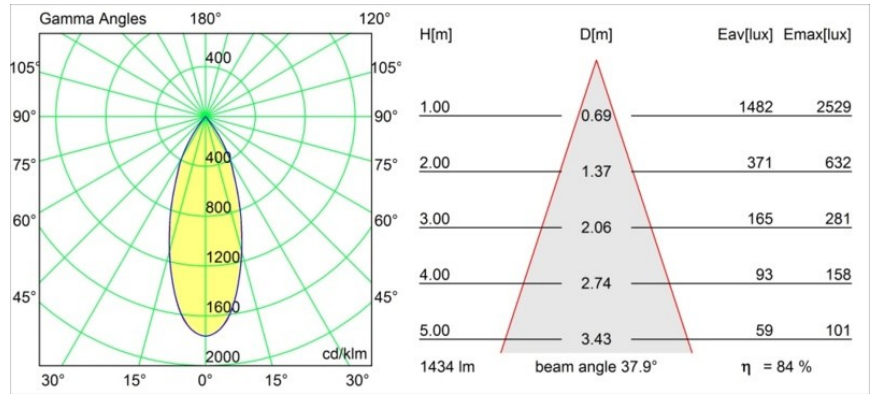

Light distribution & beam diagram