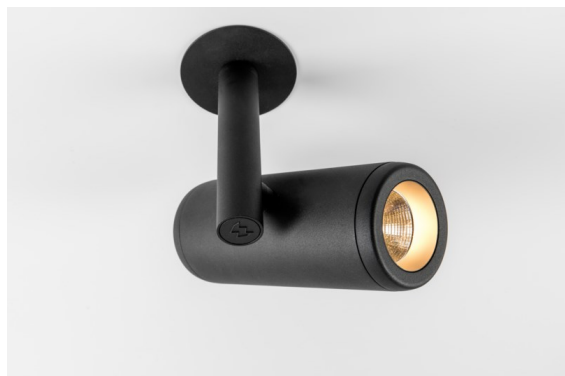

Date
Customer
Project
Type

Medard Semi-Recessed Adjustable 70 1x LED 3000K Flood DE Black Structure

Specifications

Material	12736332
Light Source Type	LED
LED Type	BRIDGELUX VERO13
LED technology	LED COB
CRI	Min. 90
Colour Temperature	3000K
Lifetime	L80B20 @50,000 Hours
Lamp Included	Yes
Number of Light Sources	1
CIE flux code	100 100 100 100 84
Binning (SDCM)	3
Light Direction	Down
Optic	Reflector
Measured beam angle (°)	37.0
Input Voltage	Constant Current Driver Required
Electrical Class	III
IP Rating	20
Glow wire rating (°C)	960
Indoor/Outdoor	Indoor
Application	Ceiling, Wall
Mounting	Semi-Recessed
Cut-out size (mm)	ø65
Mounting depth (mm)	80.0
Adjustability	H 355° V 360°
Distance to Lighted Object (m)	0,1
Primary Colour & Primary Finish	Black, Structure
Gross weight (g)	986.0
Drive current (mA)	350 500
Min. forward voltage (Vf)	29,1 29,9
Max. forward voltage (Vf)	33,7 34,7
Connected load (W)	11,0 16,2
Luminous flux per lamp (lm)	880 1205
Efficacy (lm/W)	80 74
Glare rating	16 17

The quirky long legs of the praying mantis inspired the Dutch Basten Leijh Design Studio for the creation of Medard, its initial design being a stylish table lamp. Now a large, versatile family of accent lights, and a lot of flexibility, Medard opens into a multitude of elegant applications.