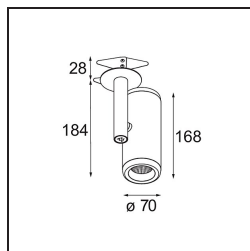

Date
Customer
Project
Type

Medard Semi-Recessed Adjustable 70 1x LED 3000K Flood DE Black Structure

Specifications

Material	12736332
Light Source Type	LED
LED Type	BRIDGELUX VERO13
LED technology	LED COB
CRI	Min. 90
Colour Temperature	3000K
Lifetime	L80B20 @50,000 Hours
Lamp Included	Yes
Number of Light Sources	1
CIE flux code	100 100 100 100 84
Binning (SDCM)	3
Light Direction	Down
Optic	Reflector
Measured beam angle (°)	37.0
Input Voltage	Constant Current Driver Required
Electrical Class	III
IP Rating	20
Glow wire rating (°C)	960
Indoor/Outdoor	Indoor
Application	Ceiling, Wall
Mounting	Semi-Recessed
Cut-out size (mm)	ø65
Mounting depth (mm)	80.0
Adjustability	H 355° V 360°
Distance to Lighted Object (m)	0,1
Primary Colour & Primary Finish	Black, Structure
Gross weight (g)	986.0
Drive current (mA)	350 500
Min. forward voltage (Vf)	29,1 29,9
Max. forward voltage (Vf)	33,7 34,7
Connected load (W)	11,0 16,2
Luminous flux per lamp (lm)	880 1205
Efficacy (lm/W)	80 74
Glare rating	16 17

Remark

- 4000K on request
-

TM30 & CRI diagram

Light distribution & beam diagram

Diagrams

Installation Accessories

10490330 Installation Housing 172x112x100

12291330 Plaster Kit 170x112 - 65 1x