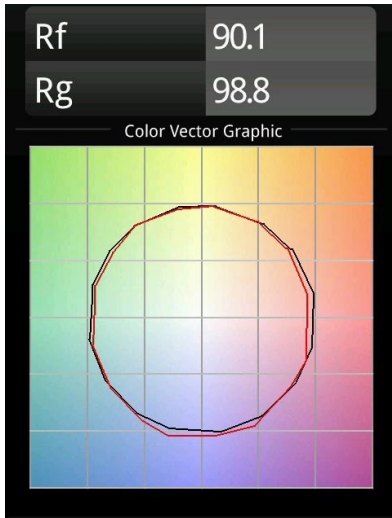

TM30 & CRI diagram