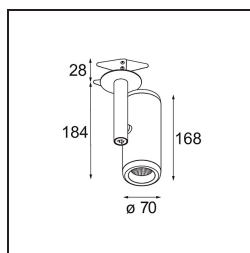

Specifications

Material	12736309
Light Source Type	LED
LED Type	BRIDGELUX VERO13 G8
LED technology	LED COB
CRI	Min. 90
Colour Temperature	3000K
Lifetime	L80B20 @50,000 Hours
Lamp Included	Yes
Number of Light Sources	1
CIE flux code	100 100 100 100 84
Binning (SDCM)	2
Light Direction	Down
Optic	Reflector
Measured beam angle (°)	37.0
Input Voltage	Constant Current Driver Required
Electrical Class	III
IP Rating	20
Glow wire rating (°C)	960
Indoor/Outdoor	Indoor
Application	Ceiling, Wall
Mounting	Semi-Recessed
Cut-out size (mm)	ø65
Mounting depth (mm)	80.0
Adjustability	H 355° V 360°
Distance to Lighted Object (m)	0,1
Primary Colour & Primary Finish	White, Structure
Gross weight (g)	986.0
Drive current (mA)	350 500
Min. forward voltage (Vf)	28,3 29,0
Max. forward voltage (Vf)	32,9 33,6
Connected load (W)	10,7 15,7
Luminous flux per lamp (lm)	880 1205
Efficacy (lm/W)	80 74
Glare rating	16 17

Remark

- 4000K on request
-

TM30 & CRI diagram

Light distribution & beam diagram

Installation Accessories

10490330 Installation Housing 172x112x100

12291330 Plaster Kit 170x112 - 65 1x

Choose a required accessory