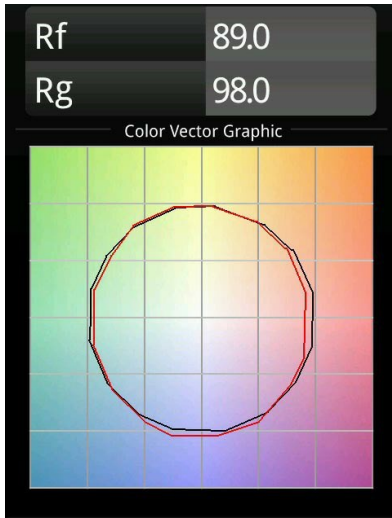

Date
Customer
Project
Type

*Medard Track 230V Adjustable 70 1x LED 2700K Flood Trailing Edge DI Black Structure*

The quirky long legs of the praying mantis inspired the Dutch Basten Leijh Design Studio for the creation of Medard, its initial design being a stylish table lamp. Now a large, versatile family of accent lights, and a lot of flexibility, Medard opens into a multitude of elegant applications.

### Specifications

Material	12733832
Light Source Type	LED
LED Type	BRIDGELUX VERO13
LED technology	LED COB
CRI	Min. 90
Colour Temperature	2700K
Lifetime	L80B20 @50,000 Hours
Lamp Included	Yes
Number of Light Sources	1
CIE flux code	100 100 100 100 84
Binning (SDCM)	3
Light Direction	Down
Optic	Reflector
Measured beam angle (°)	38.0
Input Voltage	230V
Luminaire power (W)	13.0
Electrical Class	I
IP Rating	20
Glow wire rating (°C)	960
Dimming Protocol	Trailing Edge
Indoor/Outdoor	Indoor
Application	Ceiling
Adjustability	H 355° V 360°
Distance to Lighted Object (m)	0,1
Primary Colour & Primary Finish	Black, Structure
Gross weight (g)	940.0
Delivered lumens (lm)	895
Efficacy (lm/W)	68
Glare rating	16
Remark	<ul style="list-style-type: none"> <li>• 4000K on request</li> <li>• This is not a complete product. Track 230V system required.</li> </ul>

**TM30 & CRI diagram**

**Light distribution & beam diagram**