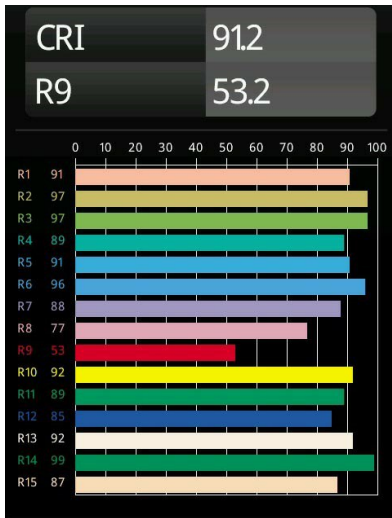

Date
Customer
Project
Type

*Medard Track 230V Adjustable 70 1x LED 2700K Flood Trailing Edge DI Black Structure*

The quirky long legs of the praying mantis inspired the Dutch Basten Leijh Design Studio for the creation of Medard, its initial design being a stylish table lamp. Now a large, versatile family of accent lights, and a lot of flexibility, Medard opens into a multitude of elegant applications.

### Specifications

Material	12733832
Light Source Type	LED
LED Type	BRIDGELUX VERO13
LED technology	LED COB
CRI	Min. 90
Colour Temperature	2700K
Lifetime	L80B20 @50,000 Hours
Lamp Included	Yes
Number of Light Sources	1
CIE flux code	100 100 100 100 84
Binning (SDCM)	3
Light Direction	Down
Optic	Reflector
Measured beam angle (°)	38.0
Input Voltage	230V
Luminaire power (W)	13.0
Electrical Class	I
IP Rating	20
Glow wire rating (°C)	960
Dimming Protocol	Trailing Edge
Indoor/Outdoor	Indoor
Application	Ceiling
Adjustability	H 355° V 360°
Distance to Lighted Object (m)	0,1
Primary Colour & Primary Finish	Black, Structure
Gross weight (g)	940.0
Delivered lumens (lm)	895
Efficacy (lm/W)	68
Glare rating	16
Remark	<ul style="list-style-type: none"> <li>• 4000K on request</li> <li>• This is not a complete product. Track 230V system required.</li> </ul>

**TM30 & CRI diagram**

**Light distribution & beam diagram**