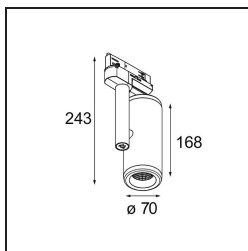

### Specifications

Material	12733832
Light Source Type	LED
LED Type	BRIDGELUX VERO13
LED technology	LED COB
CRI	Min. 90
Colour Temperature	2700K
Lifetime	L80B20 @50,000 Hours
Lamp Included	Yes
Number of Light Sources	1
CIE flux code	100 100 100 100 84
Binning (SDCM)	3
Light Direction	Down
Optic	Reflector
Measured beam angle (°)	38.0
Input Voltage	230V
Luminaire power (W)	13.0
Electrical Class	I
IP Rating	20
Glow wire rating (°C)	960
Dimming Protocol	Trailing Edge
Indoor/Outdoor	Indoor
Application	Ceiling
Adjustability	H 355° V 360°
Distance to Lighted Object (m)	0,1
Primary Colour & Primary Finish	Black, Structure
Gross weight (g)	940.0
Delivered lumens (lm)	895
Efficacy (lm/W)	68
Glare rating	16
Remark	<ul style="list-style-type: none"> <li>• 4000K on request</li> <li>• This is not a complete product. Track 230V system required.</li> </ul>