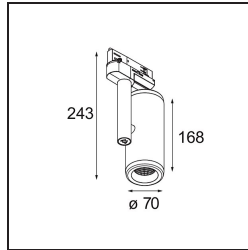

**Specifications**

Material	12733632
Light Source Type	LED
LED Type	BRIDGELUX VERO13
LED technology	LED COB
CRI	Min. 90
Colour Temperature	2700K
Lifetime	L80B20 @50,000 Hours
Lamp Included	Yes
Number of Light Sources	1
CIE flux code	100 100 100 100 88
Binning (SDCM)	3
Light Direction	Down
Optic	Reflector
Measured beam angle (°)	25.0
Input Voltage	230V
Luminaire power (W)	13.0
Electrical Class	I
IP Rating	20
Glow wire rating (°C)	960
Dimming Protocol	Trailing Edge
Indoor/Outdoor	Indoor
Application	Ceiling
Adjustability	H 355° V 360°
Distance to Lighted Object (m)	0,1
Primary Colour & Primary Finish	Black, Structure
Gross weight (g)	940.0
Luminous flux per lamp (lm)	936
Efficacy (lm/W)	72
Glare rating	16
Remark	<ul style="list-style-type: none"> <li>• 4000K on request</li> <li>• This is not a complete product. Track 230V system required.</li> </ul>