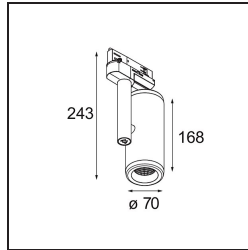

**Specifications**

Material	12733609
Light Source Type	LED
LED Type	BRIDGELUX VERO13
LED technology	LED COB
CRI	Min. 90
Colour Temperature	2700K
Lifetime	L80B20 @50,000 Hours
Lamp Included	Yes
Number of Light Sources	1
CIE flux code	100 100 100 100 88
Binning (SDCM)	3
Light Direction	Down
Optic	Reflector
Measured beam angle (°)	25.0
Input Voltage	230V
Luminaire power (W)	13.0
Electrical Class	I
IP Rating	20
Glow wire rating (°C)	960
Dimming Protocol	Trailing Edge
Indoor/Outdoor	Indoor
Application	Ceiling
Adjustability	H 355° V 360°
Distance to Lighted Object (m)	0,1
Primary Colour & Primary Finish	White, Structure
Gross weight (g)	940.0
Luminous flux per lamp (lm)	936
Efficacy (lm/W)	72
Glare rating	16
Remark	<ul style="list-style-type: none"> <li>• 4000K on request</li> <li>• This is not a complete product. Track 230V system required.</li> </ul>