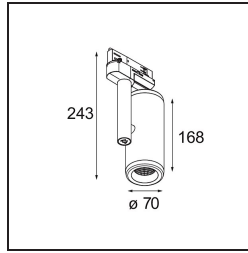

Specifications

Material	12733432
Light Source Type	LED
LED Type	BRIDGELUX WARMDIM 12W
LED technology	LED COB
CRI	Min. 95
Colour Temperature	1800-3000K (Warm Dim)
Lifetime	L80B10 @50,000 Hours
Lamp Included	Yes
Number of Light Sources	1
CIE flux code	100 100 100 100 83
Binning (SDCM)	3
Light Direction	Down
Optic	Reflector
Measured beam angle (°)	37.0
Input Voltage	230V
Luminaire power (W)	13.5
Electrical Class	I
IP Rating	20
Glow wire rating (°C)	960
Dimming Protocol	Trailing Edge
Indoor/Outdoor	Indoor
Application	Ceiling
Adjustability	H 355° V 360°
Distance to Lighted Object (m)	0,1
Primary Colour & Primary Finish	Black, Structure
Gross weight (g)	1186.0
Luminous flux per lamp (lm)	821
Efficacy (lm/W)	60
Glare rating	17
Remark	<ul style="list-style-type: none"> • 4000K on request • This is not a complete product. Track 230V system required.