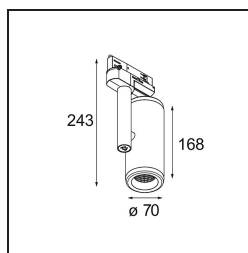

Specifications

Material	12733309
Light Source Type	LED
LED Type	BRIDGELUX WARMDIM 12W
LED technology	LED COB
CRI	Min. 95
Colour Temperature	1800-3000K (Warm Dim)
Lifetime	L80B10 @50,000 Hours
Lamp Included	Yes
Number of Light Sources	1
CIE flux code	100 100 100 100 81
Binning (SDCM)	3
Light Direction	Down
Optic	Reflector
Measured beam angle (°)	26.0
Input Voltage	230V
Luminaire power (W)	13.5
Electrical Class	I
IP Rating	20
Glow wire rating (°C)	960
Dimming Protocol	Trailing Edge
Indoor/Outdoor	Indoor
Application	Ceiling
Adjustability	H 355° V 360°
Distance to Lighted Object (m)	0,1
Primary Colour & Primary Finish	White, Structure
Gross weight (g)	1186.0
Luminous flux per lamp (lm)	802
Efficacy (lm/W)	59
Glare rating	17
Remark	<ul style="list-style-type: none"> • 4000K on request • This is not a complete product. Track 230V system required.