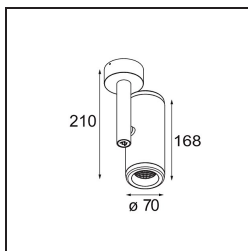

### Specifications

Material	12732432
Light Source Type	LED
LED Type	BRIDGELUX WARMDIM 12W
LED technology	LED COB
CRI	Min. 95
Colour Temperature	1800-3000K (Warm Dim)
Lifetime	L80B10 @50,000 Hours
Lamp Included	Yes
Number of Light Sources	1
CIE flux code	100 100 100 100 83
Binning (SDCM)	3
Light Direction	Down
Optic	Reflector
Measured beam angle (°)	37.0
Input Voltage	230V
Luminaire power (W)	13.5
Electrical Class	I
IP Rating	20
Glow wire rating (°C)	960
Dimming Protocol	Trailing Edge
Indoor/Outdoor	Indoor
Application	Ceiling, Wall
Mounting	Surface
Adjustability	H 360° V 360°
Distance to Lighted Object (m)	0,1
Primary Colour & Primary Finish	Black, Structure
Gross weight (g)	1186.0
Luminous flux per lamp (lm)	821
Efficacy (lm/W)	61
Glare rating	17
Remark	• 4000K on request