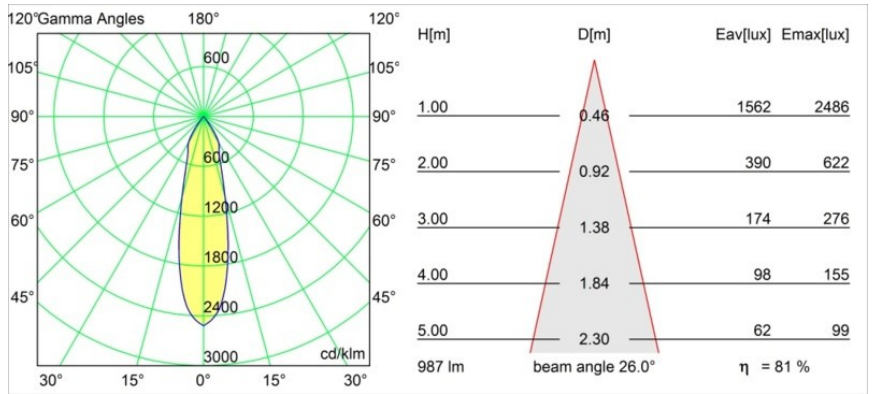

### Specifications

Material	12732332
Light Source Type	LED
LED Type	BRIDGELUX WARMDIM 12W
LED technology	LED COB
CRI	Min. 95
Colour Temperature	1800-3000K (Warm Dim)
Lifetime	L80B10 @50,000 Hours
Lamp Included	Yes
Number of Light Sources	1
CIE flux code	100 100 100 100 81
Binning (SDCM)	3
Light Direction	Down
Optic	Reflector
Measured beam angle (°)	26.0
Input Voltage	230V
Luminaire power (W)	13.5
Electrical Class	I
IP Rating	20
Glow wire rating (°C)	960
Dimming Protocol	Trailing Edge
Indoor/Outdoor	Indoor
Application	Ceiling, Wall
Mounting	Surface
Adjustability	H 360° V 360°
Distance to Lighted Object (m)	0,1
Primary Colour & Primary Finish	Black, Structure
Gross weight (g)	1186.0
Luminous flux per lamp (lm)	802
Efficacy (lm/W)	59
Glare rating	17
Remark	• 4000K on request

**TM30 & CRI diagram**

**Light distribution & beam diagram**

Diagrams