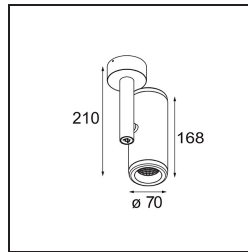

### Specifications

Material	12732332
Light Source Type	LED
LED Type	BRIDGELUX WARMDIM 12W
LED technology	LED COB
CRI	Min. 95
Colour Temperature	1800-3000K (Warm Dim)
Lifetime	L80B10 @50,000 Hours
Lamp Included	Yes
Number of Light Sources	1
CIE flux code	100 100 100 100 81
Binning (SDCM)	3
Light Direction	Down
Optic	Reflector
Measured beam angle (°)	26.0
Input Voltage	230V
Luminaire power (W)	13.5
Electrical Class	I
IP Rating	20
Glow wire rating (°C)	960
Dimming Protocol	Trailing Edge
Indoor/Outdoor	Indoor
Application	Ceiling, Wall
Mounting	Surface
Adjustability	H 360° V 360°
Distance to Lighted Object (m)	0,1
Primary Colour & Primary Finish	Black, Structure
Gross weight (g)	1186.0
Luminous flux per lamp (lm)	802
Efficacy (lm/W)	59
Glare rating	17
Remark	• 4000K on request