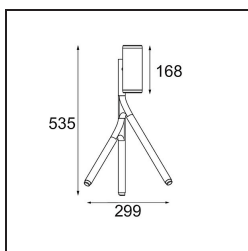

Specifications

Material	12730032
Light Source Type	LED GU10
LED Type	PHILIPS MASTERLED GU10 5.5W
LED technology	LED high power
CRI	Min. 90
Colour Temperature	2700K
Lifetime	40,000 Hours
Lamp Included	Yes
Number of Light Sources	1
Binning (SDCM)	3
Light Direction	Down
Optic	Collimator
Measured beam angle (°)	26.5
Input Voltage	230V
Luminaire power (W)	5.5
Electrical Class	I
IP Rating	20
Glow wire rating (°C)	960
Dimming Protocol	Leading Edge
Indoor/Outdoor	Indoor
Application	Desk
Adjustability	H 355° V 365°
Distance to Lighted Object (m)	0,1
Primary Colour & Primary Finish	Black, Structure
Gross weight (g)	2980.0
Delivered lumens (lm)	382
Efficacy (lm/W)	69
Glare rating	13