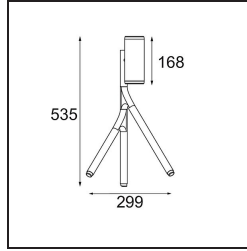

Specifications

Material	12730032
Light Source Type	LED GU10
LED Type	PHILIPS MASTERLED GU10 5.5W
LED technology	LED high power
CRI	Min. 90
Colour Temperature	2700K
Lifetime	40,000 Hours
Lamp Included	Yes
Number of Light Sources	1
Binning (SDCM)	3
Light Direction	Down
Optic	Collimator
Measured beam angle (°)	26.5
Input Voltage	230V
Luminaire power (W)	5.5
Electrical Class	I
IP Rating	20
Glow wire rating (°C)	960
Dimming Protocol	Leading Edge
Indoor/Outdoor	Indoor
Application	Desk
Adjustability	H 355° V 365°
Distance to Lighted Object (m)	0,1
Primary Colour & Primary Finish	Black, Structure
Gross weight (g)	2980.0
Delivered lumens (lm)	382
Efficacy (lm/W)	69
Glare rating	13

Light distribution & beam diagram