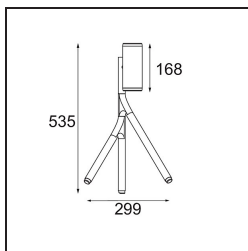

Specifications

Material	12730032
Light Source Type	LED GU10
LED Type	PHILIPS MASTERLED GU10 5.5W
LED technology	LED high power
CRI	Min. 90
Colour Temperature	2700K
Lifetime	40,000 Hours
Lamp Included	Yes
Number of Light Sources	1
Binning (SDCM)	3
Light Direction	Down
Optic	Collimator
Measured beam angle (°)	26.5
Input Voltage	230V
Luminaire power (W)	5.5
Electrical Class	I
IP Rating	20
Glow wire rating (°C)	960
Dimming Protocol	Leading Edge
Indoor/Outdoor	Indoor
Application	Desk
Adjustability	H 355° V 365°
Distance to Lighted Object (m)	0,1
Primary Colour & Primary Finish	Black, Structure
Gross weight (g)	2980.0
Luminous flux per lamp (lm)	382
Efficacy (lm/W)	69
Glare rating	13

Light distribution & beam diagram