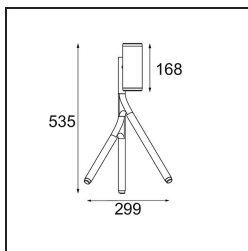

Specifications

Material	12730009
Light Source Type	LED GU10
LED Type	PHILIPS MASTERLED GU10 5.5W
LED technology	LED high power
CRI	Min. 90
Colour Temperature	2700K
Lifetime	40,000 Hours
Lamp Included	Yes
Number of Light Sources	1
Binning (SDCM)	3
Light Direction	Down
Optic	Collimator
Measured beam angle (°)	26.5
Input Voltage	230V
Luminaire power (W)	5.5
Electrical Class	I
IP Rating	20
Glow wire rating (°C)	960
Dimming Protocol	Leading Edge
Indoor/Outdoor	Indoor
Application	Desk
Adjustability	H 355° V 365°
Distance to Lighted Object (m)	0,1
Primary Colour & Primary Finish	White, Structure
Gross weight (g)	2980.0
Delivered lumens (lm)	382
Efficacy (lm/W)	69
Glare rating	13