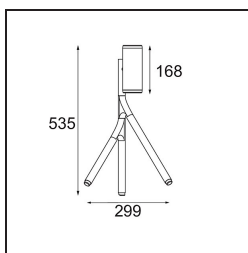

Specifications

Material	12730009
Light Source Type	LED GU10
LED Type	PHILIPS MASTERLED GU10 5.5W
LED technology	LED high power
CRI	Min. 90
Colour Temperature	2700K
Lifetime	40,000 Hours
Lamp Included	Yes
Number of Light Sources	1
Binning (SDCM)	3
Light Direction	Down
Optic	Collimator
Measured beam angle (°)	26.5
Input Voltage	230V
Luminaire power (W)	5.5
Electrical Class	I
IP Rating	20
Glow wire rating (°C)	960
Dimming Protocol	Leading Edge
Indoor/Outdoor	Indoor
Application	Desk
Adjustability	H 355° V 365°
Distance to Lighted Object (m)	0,1
Primary Colour & Primary Finish	White, Structure
Gross weight (g)	2980.0
Luminous flux per lamp (lm)	382
Efficacy (lm/W)	69
Glare rating	13

Light distribution & beam diagram