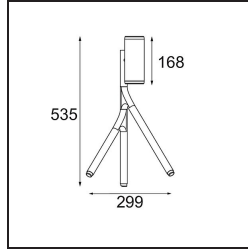

Date
Customer
Project
Type

FFD_Medard Desk Adjustable 70 lx LED GU10 2700K Medium Leading Edge White Structure

The quirky long legs of the praying mantis inspired the Dutch Basten Leijh Design Studio for the creation of Medard, its initial design being a stylish table lamp. Now a large, versatile family of accent lights, and a lot of flexibility, Medard opens into a multitude of elegant applications.

Specifications

Material	12730009
Light Source Type	LED GU10
LED Type	PHILIPS MASTERLED GU10 5.5W
LED technology	LED high power
CRI	Min. 90
Colour Temperature	2700K
Lifetime	40,000 Hours
Lamp Included	Yes
Number of Light Sources	1
Binning (SDCM)	3
Light Direction	Down
Optic	Collimator
Measured beam angle (°)	26.5
Input Voltage	230V
Luminaire power (W)	5.5
Electrical Class	I
IP Rating	20
Glow wire rating (°C)	960
Dimming Protocol	Leading Edge
Indoor/Outdoor	Indoor
Application	Desk
Adjustability	H 355° V 365°
Distance to Lighted Object (m)	0,1
Primary Colour & Primary Finish	White, Structure
Gross weight (g)	2980.0
Delivered lumens (lm)	382
Efficacy (lm/W)	69
Glare rating	13

Light distribution & beam diagram