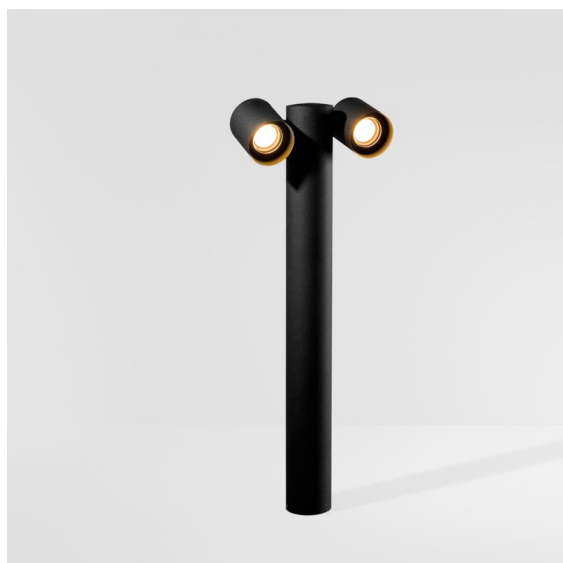

Date
Customer
Project
Type

Lowieze Floor 70 High 2x IP54 LED 3000K Flood Non-Dim DI Black Structure

Specifications

Material	12672408
Light Source Type	LED
LED Type	LED LOWIE/LOWIEZE/SULFER
LED technology	LED high power
CRI	Min. 90
Colour Temperature	3000K
Lifetime	L80B20 @50,000 Hours
Lamp Included	Yes
Number of Light Sources	2
Binning (SDCM)	3
Light Direction	Down
Optic	Collimator
Measured beam angle (°)	39.7
Input Voltage	230V
Luminaire power (W)	9.1
Electrical Class	I
IP Rating	54
Glow wire rating (°C)	960
Dimming Protocol	Non-Dim
Indoor/Outdoor	Outdoor
Application	Floor
Adjustability	V 359°
Distance to Lighted Object (m)	0,1
Primary Colour & Primary Finish	Black, Structure
Gross weight (g)	2430.0
Luminous flux per lamp (lm)	208
Efficacy (lm/W)	23
Glare rating	9

Lowieze is a highly versatile outdoor luminaire and comes in two heights. The shorter version is perfect for lighting a pathway, while the taller one works wonders at highlighting garden features. The cylindrical light units can rotate fully around the body, also a cylinder, and can therefore be used as uplights or downlights independently of each other. Available with one or two light units.

TM30 & CRI diagram

Light distribution & beam diagram

Installation Accessories

11189802 Earthpin 350 Black

Choose a required accessory