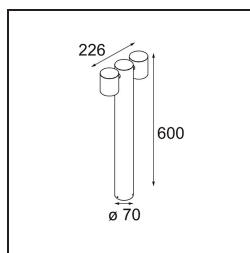

Date
Customer
Project
Type

Lowieze Floor 70 High 2x IP54 LED 3000K Flood Non-Dim DI Black Structure

Specifications

Material	12672408
Light Source Type	LED
LED Type	LED LOWIE/LOWIEZE/SULFER
LED technology	LED high power
CRI	Min. 90
Colour Temperature	3000K
Lifetime	L80B20 @50,000 Hours
Lamp Included	Yes
Number of Light Sources	2
Binning (SDCM)	3
Light Direction	Down
Optic	Collimator
Measured beam angle (°)	39.7
Input Voltage	230V
Luminaire power (W)	9.1
Electrical Class	I
IP Rating	54
Glow wire rating (°C)	960
Dimming Protocol	Non-Dim
Indoor/Outdoor	Outdoor
Application	Floor
Adjustability	V 359°
Distance to Lighted Object (m)	0,1
Primary Colour & Primary Finish	Black, Structure
Gross weight (g)	2430.0
Luminous flux per lamp (lm)	208
Efficacy (lm/W)	23
Glare rating	9

Lowieze is a highly versatile outdoor luminaire and comes in two heights. The shorter version is perfect for lighting a pathway, while the taller one works wonders at highlighting garden features. The cylindrical light units can rotate fully around the body, also a cylinder, and can therefore be used as uplights or downlights independently of each other. Available with one or two light units.

TM30 & CRI diagram

Light distribution & beam diagram

Installation Accessories

11189802 Earthpin 350 Black

Choose a required accessory