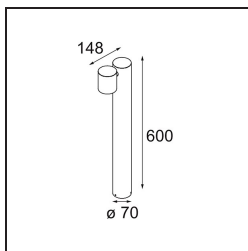

Date
Customer
Project
Type

*Lowieze Floor 70 High 1x IP54 LED 3000K Flood Non-Dim DI Black Structure*

**Specifications**

Material	12672308
Light Source Type	LED
LED Type	LED LOWIE/LOWIEZE/SULFER
LED technology	LED high power
CRI	Min. 90
Colour Temperature	3000K
Lifetime	L80B20 @50,000 Hours
Lamp Included	Yes
Number of Light Sources	1
Binning (SDCM)	3
Light Direction	Down
Optic	Collimator
Measured beam angle (°)	39.7
Input Voltage	230V
Luminaire power (W)	5.8
Electrical Class	I
IP Rating	54
Glow wire rating (°C)	960
Dimming Protocol	Non-Dim
Indoor/Outdoor	Outdoor
Application	Floor
Adjustability	V 359°
Distance to Lighted Object (m)	0,1
Primary Colour & Primary Finish	Black, Structure
Gross weight (g)	2430.0
Luminous flux per lamp (lm)	208
Efficacy (lm/W)	41
Glare rating	9

Lowieze is a highly versatile outdoor luminaire and comes in two heights. The shorter version is perfect for lighting a pathway, while the taller one works wonders at highlighting garden features. The cylindrical light units can rotate fully around the body, also a cylinder, and can therefore be used as uplights or downlights independently of each other. Available with one or two light units.

**TM30 & CRI diagram**

**Light distribution & beam diagram**

Diagrams

**Installation Accessories**

**11189802** Earthpin 350 Black

Choose a required accessory