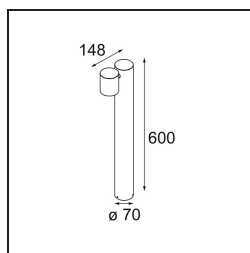

Date
Customer
Project
Type

Lowieze Floor 70 High 1x IP54 LED 3000K Flood Non-Dim DI Black Structure

Specifications

Material	12672308
Light Source Type	LED
LED Type	LED LOWIE/LOWIEZE/SULFER
LED technology	LED high power
CRI	Min. 90
Colour Temperature	3000K
Lifetime	L80B20 @50,000 Hours
Lamp Included	Yes
Number of Light Sources	1
Binning (SDCM)	3
Light Direction	Down
Optic	Collimator
Measured beam angle (°)	39.7
Input Voltage	230V
Luminaire power (W)	5.8
Electrical Class	I
IP Rating	54
Glow wire rating (°C)	960
Dimming Protocol	Non-Dim
Indoor/Outdoor	Outdoor
Application	Floor
Adjustability	V 359°
Distance to Lighted Object (m)	0,1
Primary Colour & Primary Finish	Black, Structure
Gross weight (g)	2430.0
Luminous flux per lamp (lm)	208
Efficacy (lm/W)	41
Glare rating	9

Lowieze is a highly versatile outdoor luminaire and comes in two heights. The shorter version is perfect for lighting a pathway, while the taller one works wonders at highlighting garden features. The cylindrical light units can rotate fully around the body, also a cylinder, and can therefore be used as uplights or downlights independently of each other. Available with one or two light units.

TM30 & CRI diagram

Light distribution & beam diagram

Diagrams

Installation Accessories

11189802 Earthpin 350 Black

Choose a required accessory