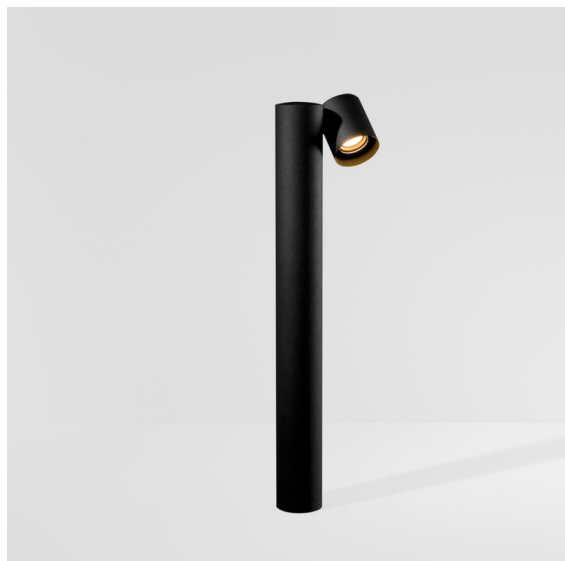

Date
Customer
Project
Type

*Lowieze Floor 70 High 1x IP54 LED 3000K Flood Non-Dim DI Black Structure*

**Specifications**

Material	12672308
Light Source Type	LED
LED Type	LED LOWIE/LOWIEZE/SULFER
LED technology	LED high power
CRI	Min. 90
Colour Temperature	3000K
Lifetime	L80B20 @50,000 Hours
Lamp Included	Yes
Number of Light Sources	1
Binning (SDCM)	3
Light Direction	Down
Optic	Collimator
Measured beam angle (°)	39.7
Input Voltage	230V
Luminaire power (W)	5.8
Electrical Class	I
IP Rating	54
Glow wire rating (°C)	960
Dimming Protocol	Non-Dim
Indoor/Outdoor	Outdoor
Application	Floor
Adjustability	V 359°
Distance to Lighted Object (m)	0,1
Primary Colour & Primary Finish	Black, Structure
Gross weight (g)	2430.0
Luminous flux per lamp (lm)	208
Efficacy (lm/W)	41
Glare rating	9

Lowieze is a highly versatile outdoor luminaire and comes in two heights. The shorter version is perfect for lighting a pathway, while the taller one works wonders at highlighting garden features. The cylindrical light units can rotate fully around the body, also a cylinder, and can therefore be used as uplights or downlights independently of each other. Available with one or two light units.

**TM30 & CRI diagram**

**Light distribution & beam diagram**

Diagrams

**Installation Accessories**

**11189802** Earthpin 350 Black

Choose a required accessory