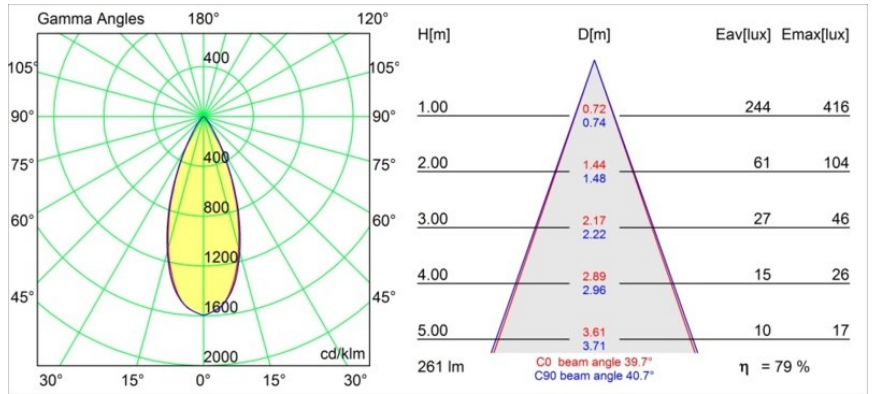

Light distribution & beam diagram