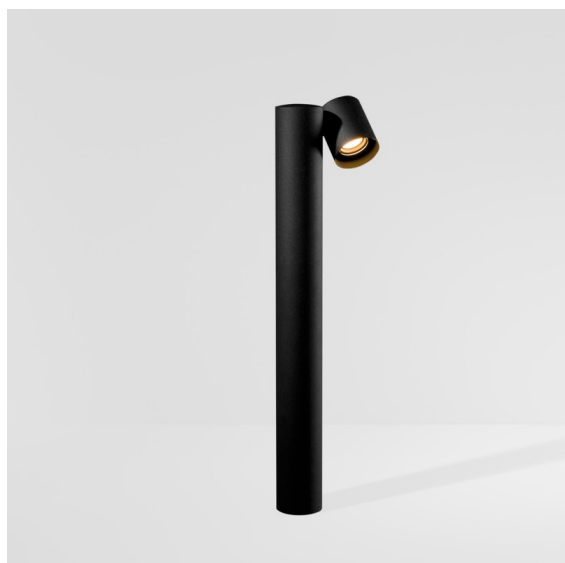

Date
Customer
Project
Type

Lowieze Floor 70 High 1x IP54 LED 3000K Flood Non-Dim DI Black Structure

Specifications

Material	12672308
Light Source Type	LED
LED Type	LED LOWIE/LOWIEZE/SULFER
LED technology	LED high power
CRI	Min. 90
Colour Temperature	3000K
Lifetime	L80B20 @50,000 Hours
Lamp Included	Yes
Number of Light Sources	1
Binning (SDCM)	3
Light Direction	Down
Optic	Collimator
Measured beam angle (°)	39.7
Input Voltage	230V
Luminaire power (W)	5.8
Electrical Class	I
IP Rating	54
Glow wire rating (°C)	960
Dimming Protocol	Non-Dim
Indoor/Outdoor	Outdoor
Application	Floor
Adjustability	V 359°
Distance to Lighted Object (m)	0,1
Primary Colour & Primary Finish	Black, Structure
Gross weight (g)	2430.0
Luminous flux per lamp (lm)	208
Efficacy (lm/W)	41
Glare rating	9

Lowieze is a highly versatile outdoor luminaire and comes in two heights. The shorter version is perfect for lighting a pathway, while the taller one works wonders at highlighting garden features. The cylindrical light units can rotate fully around the body, also a cylinder, and can therefore be used as uplights or downlights independently of each other. Available with one or two light units.

TM30 & CRI diagram

Light distribution & beam diagram

Diagrams

Installation Accessories

11189802 Earthpin 350 Black

Choose a required accessory