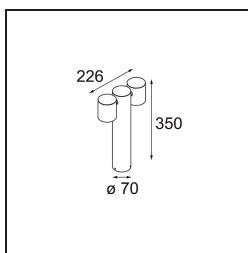

Lowieze Surface 70 Low 2x IP54 LED 3000K Flood Non-Dim DI Black Structure

Specifications

Material	12671408
Light Source Type	LED
LED Type	LED LOWIE/LOWIEZE/SULFER
LED technology	LED high power
CRI	Min. 90
Colour Temperature	3000K
Lifetime	L80B20 @50,000 Hours
Lamp Included	Yes
Number of Light Sources	2
Binning (SDCM)	3
Light Direction	Down
Optic	Collimator
Measured beam angle (°)	39.7
Input Voltage	230V
Luminaire power (W)	9.1
Electrical Class	I
IP Rating	54
Glow wire rating (°C)	960
Dimming Protocol	Non-Dim
Indoor/Outdoor	Outdoor
Application	Ceiling, Wall, Floor
Mounting	Surface
Adjustability	V 359°
Distance to Lighted Object (m)	0,1
Primary Colour & Primary Finish	Black, Structure
Gross weight (g)	1755.0
Luminous flux per lamp (lm)	208
Efficacy (lm/W)	23
Glare rating	9

Lowieze is a highly versatile outdoor luminaire and comes in two heights. The shorter version is perfect for lighting a pathway, while the taller one works wonders at highlighting garden features. The cylindrical light units can rotate fully around the body, also a cylinder, and can therefore be used as uplights or downlights independently of each other. Available with one or two light units.

TM30 & CRI diagram

Light distribution & beam diagram

Installation Accessories

11189802 Earthpin 350 Black

Choose a required accessory