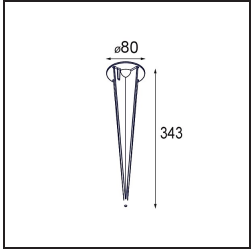

Lowieze Surface 70 Low 2x IP54 LED 3000K Flood Non-Dim DI Black Structure

Specifications

Material	12671408
Light Source Type	LED
LED Type	LED LOWIE/LOWIEZE/SULFER
LED technology	LED high power
CRI	Min. 90
Colour Temperature	3000K
Lifetime	L80B20 @50,000 Hours
Lamp Included	Yes
Number of Light Sources	2
Binning (SDCM)	3
Light Direction	Down
Optic	Collimator
Measured beam angle (°)	39.7
Input Voltage	230V
Luminaire power (W)	9.1
Electrical Class	I
IP Rating	54
Glow wire rating (°C)	960
Dimming Protocol	Non-Dim
Indoor/Outdoor	Outdoor
Application	Ceiling, Wall, Floor
Mounting	Surface
Adjustability	V 359°
Distance to Lighted Object (m)	0,1
Primary Colour & Primary Finish	Black, Structure
Gross weight (g)	1755.0
Luminous flux per lamp (lm)	208
Efficacy (lm/W)	23
Glare rating	9

Lowieze is a highly versatile outdoor luminaire and comes in two heights. The shorter version is perfect for lighting a pathway, while the taller one works wonders at highlighting garden features. The cylindrical light units can rotate fully around the body, also a cylinder, and can therefore be used as uplights or downlights independently of each other. Available with one or two light units.

TM30 & CRI diagram

Light distribution & beam diagram

Installation Accessories

11189802 Earthpin 350 Black

Choose a required accessory