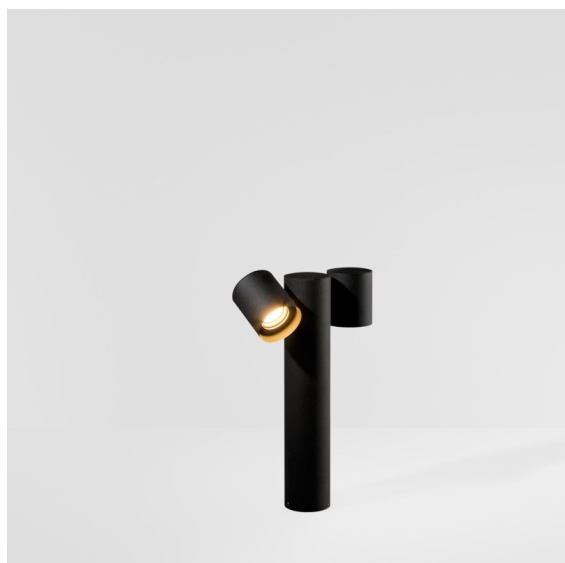

Lowieze Surface 70 Low 2x IP54 LED 3000K Flood Non-Dim DI Black Structure

Specifications

Material	12671408
Light Source Type	LED
LED Type	LED LOWIE/LOWIEZE/SULFER
LED technology	LED high power
CRI	Min. 90
Colour Temperature	3000K
Lifetime	L80B20 @50,000 Hours
Lamp Included	Yes
Number of Light Sources	2
Binning (SDCM)	3
Light Direction	Down
Optic	Collimator
Measured beam angle (°)	39.7
Input Voltage	230V
Luminaire power (W)	9.1
Electrical Class	I
IP Rating	54
Glow wire rating (°C)	960
Dimming Protocol	Non-Dim
Indoor/Outdoor	Outdoor
Application	Ceiling, Wall, Floor
Mounting	Surface
Adjustability	V 359°
Distance to Lighted Object (m)	0,1
Primary Colour & Primary Finish	Black, Structure
Gross weight (g)	1755.0
Luminous flux per lamp (lm)	208
Efficacy (lm/W)	23
Glare rating	9

Lowieze is a highly versatile outdoor luminaire and comes in two heights. The shorter version is perfect for lighting a pathway, while the taller one works wonders at highlighting garden features. The cylindrical light units can rotate fully around the body, also a cylinder, and can therefore be used as uplights or downlights independently of each other. Available with one or two light units.

TM30 & CRI diagram

Light distribution & beam diagram

Installation Accessories

11189802 Earthpin 350 Black

Choose a required accessory