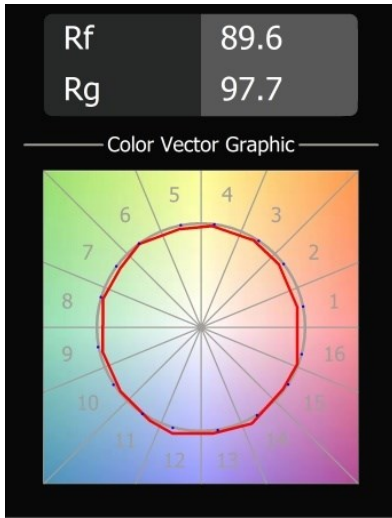

TM30 & CRI diagram