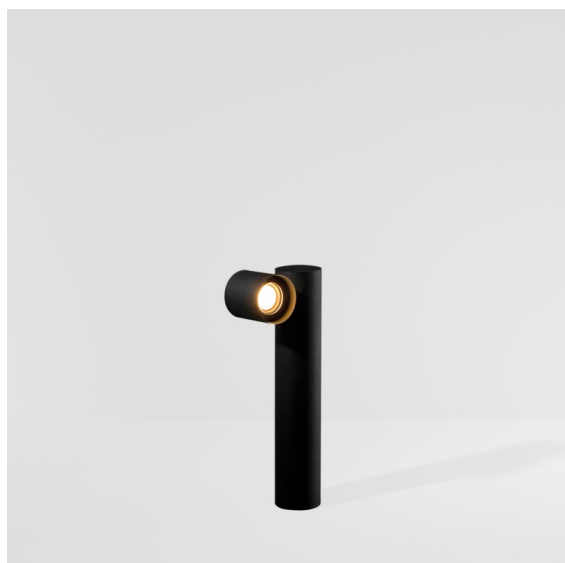

Date
Customer
Project
Type

Lowieze Surface 70 Low 1x IP54 LED 3000K Flood Non-Dim DI Black Structure

Specifications

Material	12671308
Light Source Type	LED
LED Type	LED LOWIE/LOWIEZE/SULFER
LED technology	LED high power
CRI	Min. 90
Colour Temperature	3000K
Lifetime	L80B20 @50,000 Hours
Lamp Included	Yes
Number of Light Sources	1
Binning (SDCM)	3
Light Direction	Down
Optic	Collimator
Measured beam angle (°)	39.7
Input Voltage	230V
Luminaire power (W)	5.8
Electrical Class	I
IP Rating	54
Glow wire rating (°C)	960
Dimming Protocol	Non-Dim
Indoor/Outdoor	Outdoor
Application	Ceiling, Wall, Floor
Mounting	Surface
Adjustability	V 359°
Distance to Lighted Object (m)	0,1
Primary Colour & Primary Finish	Black, Structure
Gross weight (g)	1795.0
Luminous flux per lamp (lm)	208
Efficacy (lm/W)	41
Glare rating	9

Lowieze is a highly versatile outdoor luminaire and comes in two heights. The shorter version is perfect for lighting a pathway, while the taller one works wonders at highlighting garden features. The cylindrical light units can rotate fully around the body, also a cylinder, and can therefore be used as uplights or downlights independently of each other. Available with one or two light units.

TM30 & CRI diagram

Light distribution & beam diagram

Installation Accessories

11189802 Earthpin 350 Black

Choose a required accessory