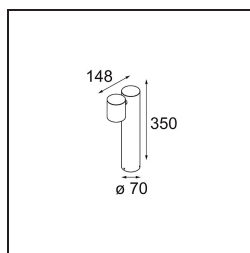

Date
Customer
Project
Type

Lowieze Surface 70 Low 1x IP54 LED 3000K Flood Non-Dim DI Black Structure

Specifications

Material	12671308
Light Source Type	LED
LED Type	LED LOWIE/LOWIEZE/SULFER
LED technology	LED high power
CRI	Min. 90
Colour Temperature	3000K
Lifetime	L80B20 @50,000 Hours
Lamp Included	Yes
Number of Light Sources	1
Binning (SDCM)	3
Light Direction	Down
Optic	Collimator
Measured beam angle (°)	39.7
Input Voltage	230V
Luminaire power (W)	5.8
Electrical Class	I
IP Rating	54
Glow wire rating (°C)	960
Dimming Protocol	Non-Dim
Indoor/Outdoor	Outdoor
Application	Ceiling, Wall, Floor
Mounting	Surface
Adjustability	V 359°
Distance to Lighted Object (m)	0,1
Primary Colour & Primary Finish	Black, Structure
Gross weight (g)	1795.0
Luminous flux per lamp (lm)	208
Efficacy (lm/W)	41
Glare rating	9

Lowieze is a highly versatile outdoor luminaire and comes in two heights. The shorter version is perfect for lighting a pathway, while the taller one works wonders at highlighting garden features. The cylindrical light units can rotate fully around the body, also a cylinder, and can therefore be used as uplights or downlights independently of each other. Available with one or two light units.

TM30 & CRI diagram

Light distribution & beam diagram

Installation Accessories

11189802 Earthpin 350 Black

Choose a required accessory