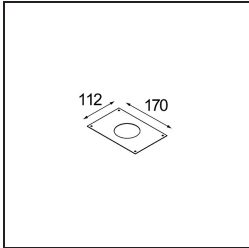

Specifications

Material	12736209
Light Source Type	LED
LED Type	BRIDGELUX VERO13 G8
LED technology	LED COB
CRI	Min. 90
Colour Temperature	3000K
Lifetime	L80B20 @50,000 Hours
Lamp Included	Yes
Number of Light Sources	1
CIE flux code	100 100 100 100 88
Binning (SDCM)	2
Light Direction	Down
Optic	Reflector
Measured beam angle (°)	25.0
Input Voltage	Constant Current Driver Required
Electrical Class	III
IP Rating	20
Glow wire rating (°C)	960
Indoor/Outdoor	Indoor
Application	Ceiling, Wall
Mounting	Semi-Recessed
Cut-out size (mm)	ø65
Mounting depth (mm)	80.0
Adjustability	H 355° V 360°
Distance to Lighted Object (m)	0,1
Primary Colour & Primary Finish	White, Structure
Gross weight (g)	986.0
Drive current (mA)	350 500
Min. forward voltage (Vf)	28,3 29,0
Max. forward voltage (Vf)	32,9 33,6
Connected load (W)	10,7 15,7
Luminous flux per lamp (lm)	920 1261
Efficacy (lm/W)	84 78
Glare rating	16 17

Remark

- 4000K on request
-

TM30 & CRI diagram

Light distribution & beam diagram

Diagrams

Installation Accessories

10490330 Installation Housing 172x112x100

12291330 Plaster Kit 170x112 - 65 1x