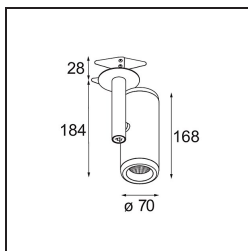

Specifications

Material	12736209
Light Source Type	LED
LED Type	BRIDGELUX VERO13 G8
LED technology	LED COB
CRI	Min. 90
Colour Temperature	3000K
Lifetime	L80B20 @50,000 Hours
Lamp Included	Yes
Number of Light Sources	1
CIE flux code	100 100 100 100 88
Binning (SDCM)	2
Light Direction	Down
Optic	Reflector
Measured beam angle (°)	25.0
Input Voltage	Constant Current Driver Required
Electrical Class	III
IP Rating	20
Glow wire rating (°C)	960
Indoor/Outdoor	Indoor
Application	Ceiling, Wall
Mounting	Semi-Recessed
Cut-out size (mm)	ø65
Mounting depth (mm)	80.0
Adjustability	H 355° V 360°
Distance to Lighted Object (m)	0,1
Primary Colour & Primary Finish	White, Structure
Gross weight (g)	986.0
Drive current (mA)	350 500
Min. forward voltage (Vf)	28,3 29,0
Max. forward voltage (Vf)	32,9 33,6
Connected load (W)	10,7 15,7
Luminous flux per lamp (lm)	920 1261
Efficacy (lm/W)	84 78
Glare rating	16 17

Remark

- 4000K on request
-

TM30 & CRI diagram

Light distribution & beam diagram

Diagrams

Installation Accessories

10490330 Installation Housing 172x112x100

12291330 Plaster Kit 170x112 - 65 1x