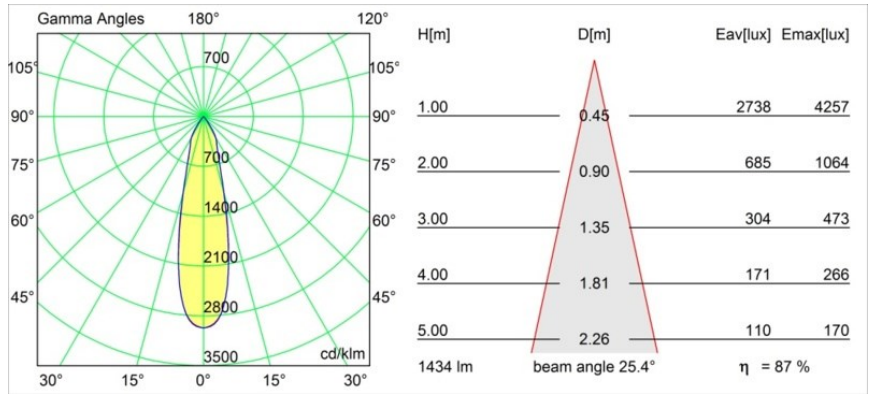

Light distribution & beam diagram