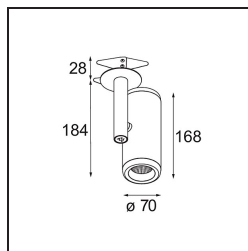

**Specifications**

Material	12736132
Light Source Type	LED
LED Type	BRIDGELUX VERO13
LED technology	LED COB
CRI	Min. 90
Colour Temperature	2700K
Lifetime	L80B20 @50,000 Hours
Lamp Included	Yes
Number of Light Sources	1
CIE flux code	100 100 100 100 84
Binning (SDCM)	3
Light Direction	Down
Optic	Reflector
Measured beam angle (°)	37.0
Input Voltage	Constant Current Driver Required
Electrical Class	III
IP Rating	20
Glow wire rating (°C)	960
Indoor/Outdoor	Indoor
Application	Ceiling, Wall
Mounting	Semi-Recessed
Cut-out size (mm)	ø65
Mounting depth (mm)	80.0
Adjustability	H 355° V 360°
Distance to Lighted Object (m)	0,1
Primary Colour & Primary Finish	Black, Structure
Gross weight (g)	986.0
Drive current (mA)	350      500
Min. forward voltage (Vf)	29,1      29,9
Max. forward voltage (Vf)	33,7      34,7
Connected load (W)	11,0      16,2
Luminous flux per lamp (lm)	895      1228
Efficacy (lm/W)	81      76
Glare rating	16      17

---

Remark

- 4000K on request
-

**TM30 & CRI diagram**

**Light distribution & beam diagram**

**Installation Accessories**

**10490330** Installation Housing 172x112x100

**12291330** Plaster Kit 170x112 - 65 1x