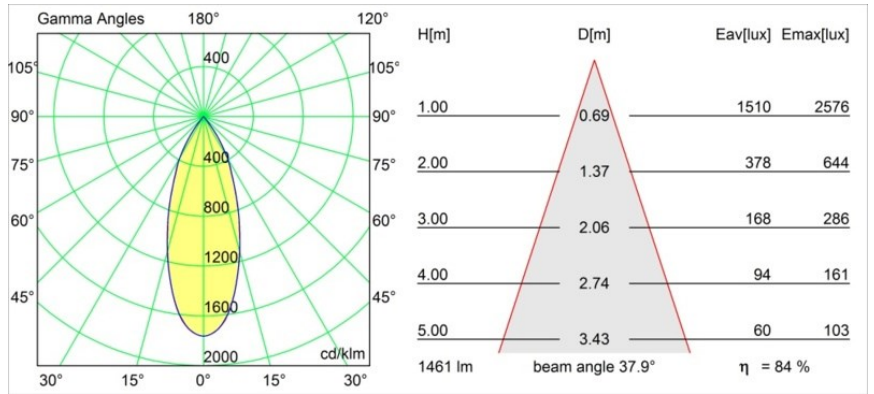

Light distribution & beam diagram