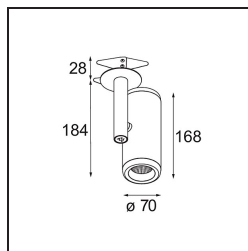

Specifications

Material	12736132
Light Source Type	LED
LED Type	BRIDGELUX VERO13
LED technology	LED COB
CRI	Min. 90
Colour Temperature	2700K
Lifetime	L80B20 @50,000 Hours
Lamp Included	Yes
Number of Light Sources	1
CIE flux code	100 100 100 100 84
Binning (SDCM)	3
Light Direction	Down
Optic	Reflector
Measured beam angle (°)	37.0
Input Voltage	Constant Current Driver Required
Electrical Class	III
IP Rating	20
Glow wire rating (°C)	960
Indoor/Outdoor	Indoor
Application	Ceiling, Wall
Mounting	Semi-Recessed
Cut-out size (mm)	ø65
Mounting depth (mm)	80.0
Adjustability	H 355° V 360°
Distance to Lighted Object (m)	0,1
Primary Colour & Primary Finish	Black, Structure
Gross weight (g)	986.0
Drive current (mA)	350 500
Min. forward voltage (Vf)	29,1 29,9
Max. forward voltage (Vf)	33,7 34,7
Connected load (W)	11,0 16,2
Luminous flux per lamp (lm)	895 1228
Efficacy (lm/W)	81 76
Glare rating	16 17

Remark

- 4000K on request
-

TM30 & CRI diagram

Light distribution & beam diagram

Installation Accessories

10490330 Installation Housing 172x112x100

12291330 Plaster Kit 170x112 - 65 1x

Choose a required accessory