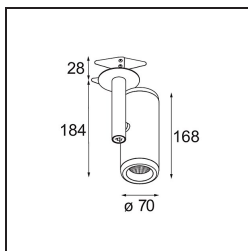

Specifications

Material	12736109
Light Source Type	LED
LED Type	BRIDGELUX VERO13
LED technology	LED COB
CRI	Min. 90
Colour Temperature	2700K
Lifetime	L80B20 @50,000 Hours
Lamp Included	Yes
Number of Light Sources	1
CIE flux code	100 100 100 100 84
Binning (SDCM)	3
Light Direction	Down
Optic	Reflector
Measured beam angle (°)	37.0
Input Voltage	Constant Current Driver Required
Electrical Class	III
IP Rating	20
Glow wire rating (°C)	960
Indoor/Outdoor	Indoor
Application	Ceiling, Wall
Mounting	Semi-Recessed
Cut-out size (mm)	ø65
Mounting depth (mm)	80.0
Adjustability	H 355° V 360°
Distance to Lighted Object (m)	0,1
Primary Colour & Primary Finish	White, Structure
Gross weight (g)	986.0
Drive current (mA)	350 500
Min. forward voltage (Vf)	29,1 29,9
Max. forward voltage (Vf)	33,7 34,7
Connected load (W)	11,0 16,2
Luminous flux per lamp (lm)	895 1228
Efficacy (lm/W)	81 76
Glare rating	16 17

Remark

- 4000K on request
-

TM30 & CRI diagram

Light distribution & beam diagram

Diagrams

Installation Accessories

10490330 Installation Housing 172x112x100

12291330 Plaster Kit 170x112 - 65 1x